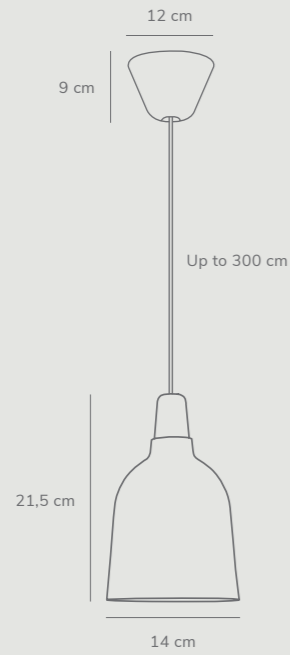

Features

- Beautiful opalized glass shade
- FSC wood top
- Material mix - glass and wood