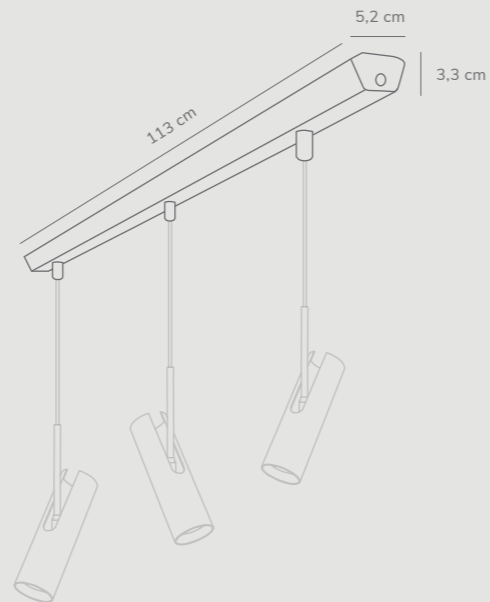

Features

- Contemporary, yet timeless design
- Slim and elegant
- Tiltable head - possible to adjust light direction
- BIM file available

Brushed steel
79459932

Monte 3 by Bønnelycke mdd

- Masterbox** Qty 3
- Size** H: 3,3 cm, W: 5,2 cm, L: 113 cm
- Material** Metal
- IP Class** IP20, Class 2
- Light source** Excl. light source