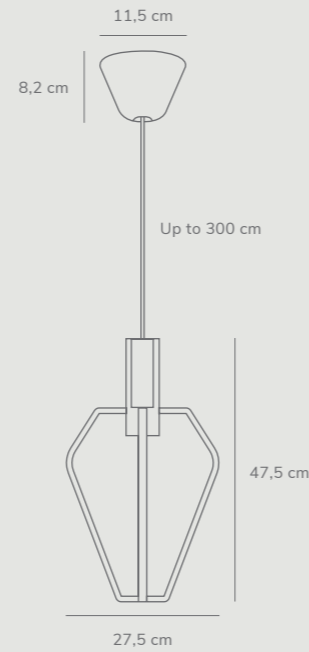

Features

- Sculptural and futuristic design
- Beautiful alone or in clusters

Manhattan by Bønnelycke mdd

- **Masterbox** Qty 2
- **Size** H: 44,5 cm, W: 6 cm, L: 85 cm, Pipe Ø: 1,3 cm
- **Material** Metal
- **IP Class** IP20, Class 2
- **Cable** Textile cable: Black 300 cm non replaceable
- **Canopy** Color: Black, Material: Plastic
  Ø: 11,8 cm, H: 7,3 cm
- **Light source** E27, Max. 60W, Excl. light source,
  Dimmable with compatible bulb
  and wall switch