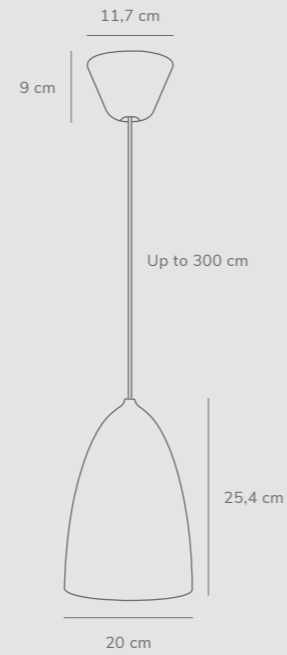

Features

- Minimalistic and timeless design
- Diffuser covers light source and softens light
- Satin matt finish
- BIM file available