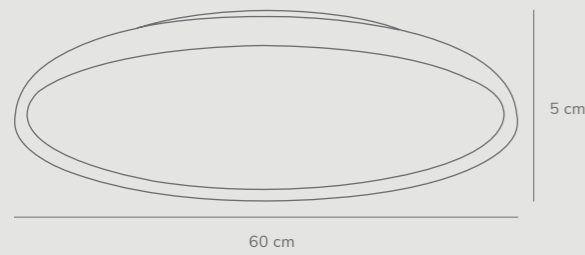

Features

- Tilt joint - possible to direct light
- Soft and diffused light
- BIM file available

White
77186001

Alba Pro 40 by Bønnelycke mdd

- Masterbox** Qty 3
- Size** D: 11,7 cm, Shade Ø: 38,5 cm, Base mount: Ø10,6 cm, Tilt angle: 35°
- Material** Aluminium/Acrylic
- IP Class** IP20, Class 2
- Light source** Fixed LED, Incl. 24W LED, Lumen 1.600, Kelvin 2700, Life hours 20.000, RA 80, Beam angle 120°, Dimmable, 5 year LED guarantee

Features

- Tilt joint - possible to direct light
- Soft and diffused light
- BIM file available

White
45306001

La Luna 41 by Bønnelycke mdd

- Masterbox** Qty 2
- Size** D: 5 cm, Shade Ø: 41 cm
- Material** Metal/Plastic
- IP Class** IP20, Class 2
- Light source** Fixed LED, Incl. 24W LED, Lumen 1.460, Kelvin 2700, Life hours 20.000, RA 80, Beam angle 120°, Dimmable, 5 year LED guarantee

Features

- Contemporary, yet timeless design
- Soft and diffused light
- BIM file available

La Luna 60 by Bønnelycke mdd

Masterbox	Qty 1
Size	D: 5,3 cm, Shade Ø: 60 cm
Material	Metal/Plastic
IP Class	IP20, Class 2
Light source	Fixed LED, Incl. 55W LED, Lumen 3.500, Kelvin 2700, Life hours 20.000, RA 80, Beam angle 120°, Dimmable, 5 year LED guarantee