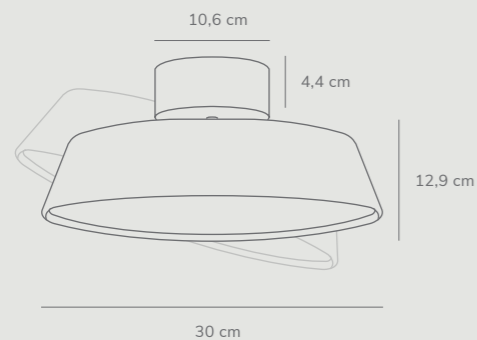

Collection
2020

NEW

Grey
2020556010

White
2020556001

Alba Dim by Bønnelycke mdd

- Masterbox** Qty 3
- Size** D: 12,9 cm, Shade Ø: 30 cm, Base mount: 10,6 cm, Tilt angle: 35°
- Material** Metal/Acrylic
- IP Class** IP20, Class 2
- Light source** Fixed LED, Incl. 12W LED, Lumen 610, Kelvin 3000, Life hours 20.000, RA 80, Beam angle 120°, Dimmable, 5 year LED guarantee

Features

- Tilt joint - possible to direct light
- Soft and diffused light

White
77176001

Alba Pro 30 by Bønnelycke mdd

- Masterbox** Qty 3
- Size** D: 11,7 cm, Shade Ø: 30 cm, Base mount: Ø10,6 cm, Tilt angle: 35°
- Material** Aluminium/Acrylic
- IP Class** IP20, Class 2
- Light source** Fixed LED, Incl. 14W LED, Lumen 1.000, Kelvin 2700, Life hours 20.000, RA 80, Beam angle 120°, Dimmable, 5 year LED guarantee

Features

- Tilt joint - possible to direct light
- Soft and diffused light
- BIM file available

White
77186001

Alba Pro 40 by Bønnelycke mdd

- Masterbox** Qty 3
- Size** D: 11,7 cm, Shade Ø: 38,5 cm, Base mount: Ø10,6 cm, Tilt angle: 35°
- Material** Aluminium/Acrylic
- IP Class** IP20, Class 2
- Light source** Fixed LED, Incl. 24W LED, Lumen 1.600, Kelvin 2700, Life hours 20.000, RA 80, Beam angle 120°, Dimmable, 5 year LED guarantee