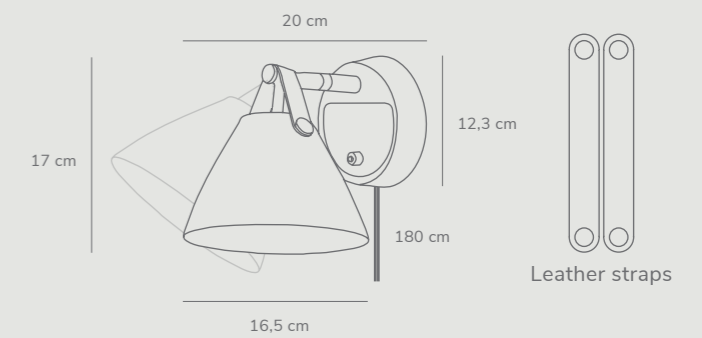

Features

Material mix leather and metal
Incl. black and neutral coloured leather strap
Nordic style
BIM file available