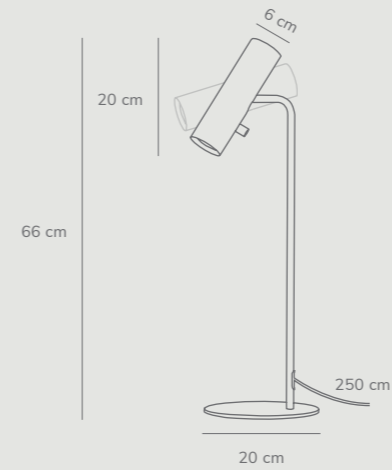

Features
Contemporary, yet timeless design
Slim and elegant
Tiltable head - possible to adjust light direction
BIM file available