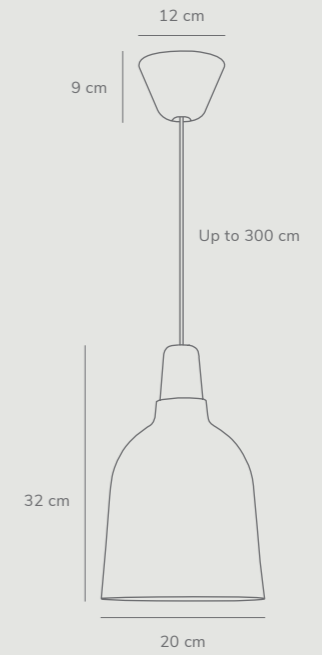

Features

- Beautiful opalized glass shade
- FSC wood top
- Material mix - glass and wood