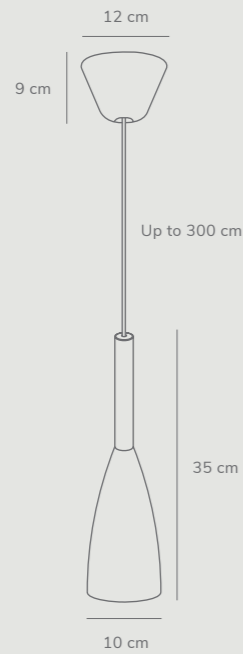

Pure 10 by Bønnelycke mdd

- **Masterbox** Qty 3
- **Size** H: 35 cm, Shade Ø: 10 cm
- **Material** Metal/Wood
- **IP Class** IP20, Class 2
- **Cable** Textile cable: White/Black/Grey 300 cm non replaceable
- **Canopy** Color: White/Black/Grey, Material: Plastic Ø: 12 cm, H: 9 cm
- **Light source** E27, Max. 40W, Excl. light source, Dimmable with compatible bulb and wall switch

1. **Features**
2. Minimalistic design
   - Nordic style
   - FSC wood top in oiled walnut tree

Pure Nordic 10 by Bønnelycke mdd

- **Masterbox** Qty 3
- **Size** H: 35 cm, Shade Ø: 10 cm
- **Material** Metal/Wood
- **IP Class** IP20, Class 2
- **Cable** Textile cable: White 300 cm non replaceable
- **Canopy** Color: White, Material: Plastic Ø: 12 cm, H: 9 cm
- **Light source** E27, Max. 40W, Excl. light source, Dimmable with compatible bulb and wall switch