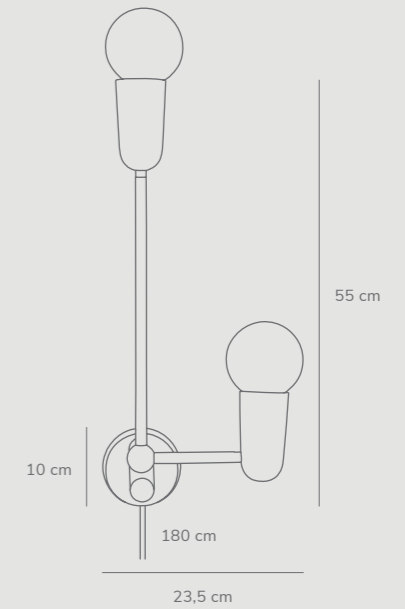

Nexus 2.0 by Bønnelycke mdd

Masterbox	Qty 2
Size	H: 66 cm, Shade Ø: 10 cm, Base Ø: 20 cm, Tilt angle: 90°
Material	Metal/Plastic
IP Class	IP20, Class 2
Cable	Textile cable: White/Black 250 cm
Light source	GU10, Max. 6W, Excl. light source

Features

- Sculptural and futuristic design
- Beautiful alone or in clusters

Manhattan by Bønnelycke mdd

- Masterbox** Qty 2
- Size** H: 44,5 cm, W: 6 cm, L: 85 cm, Pipe Ø: 1,3 cm
- Material** Metal
- IP Class** IP20, Class 2
- Cable** Textile cable: Black 300 cm non replaceable
- Canopy** Color: Black, Material: Plastic
Ø: 11,8 cm, H: 7,3 cm
- Light source** E27, Max. 60W, Excl. light source,
Dimmable with compatible bulb
and wall switch

Features

- A modern chandelier
- Beautiful brass details
- Lampheads can turn and tilt 360°

Manhattan by Bønnelycke mdd

- Masterbox** Qty 2
- Size** H: 55 cm, W: 23,5 cm, D: 16 cm,
Pipe Ø: 1,3 cm, Base mount: Ø 10 cm
- Material** Metal
- IP Class** IP20, Class 2
- Cable** Textile cable: Black 180 cm replaceable
Switch on fixture
- Light source** E27, Max. 40W, Excl. light source,
Incl. Rotate dimmer

Features

- Masculine details combined with feminine shapes
- Beautiful brass details
- On/off and dimmer switch on wall bracket

MIB 6 by Bønnelycke mdd

Masterbox	Qty 3
Size	W: 10 cm, Shade Ø: 6 cm, Base mount: Ø10 cm Tilt angle: 90°
Material	Metal
IP Class	IP20, Class 2
Light source	GU10, Max. 35W, Excl. light source,