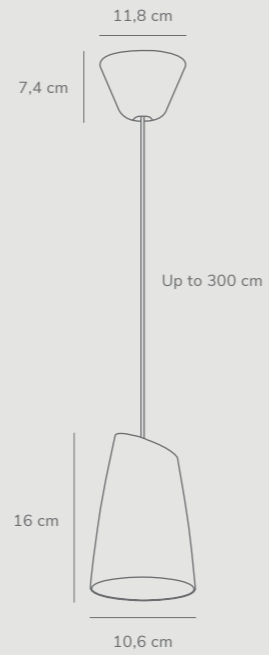

Features

- Modern, yet timeless design
- Adjustable lamp head and arm
- Light both up and down

Stay Floor by Maria Berntsen

Masterbox	Qty 1
Size	H: 135 cm, D: 58 cm, Shade Ø: 15 cm, Pipe Ø: 1,6 cm, Base Ø: 25 cm
Material	Metal
IP Class	IP20, Class 2
Cable	Textile cable: Black/Grey 250 cm non replaceable Switch on fixture
Light source	E27, Max. 40W, Excl. light source

- Features**
Organic shape
FSC wood top
Material mix - glass and wood

Float 27 by Bjørn + Balle

- Masterbox** Qty 3
- Size** H: 24,5 cm, Shade Ø: 27 cm
- Material** Glass/Wood - Metal/Wood
- IP Class** IP20, Class 2
- Cable** Textile cable:
White/Black 300 cm non replaceable
- Canopy** Color: White/Black, Material: Plastic
Ø: 12 cm, H: 9 cm
- Light source** E27, Max. 60W, Excl. light source,
Dimmable with compatible bulb
and wall switch

- Features**
Organic shape
FSC wood top
Material mix - glass and wood

Copper
78223030

Brushed steel
78223032

Black
48193003

Black
48203003

Black
48225003

Float 39 by Bjørn + Balle

- Masterbox** Qty 2
- Size** H: 27 cm, Shade Ø: 39 cm
- Material** Metal/Wood
- IP Class** IP20, Class 2
- Cable** Textile cable: Black 300 cm non replaceable
- Canopy** Color: Black, Material: Plastic
Ø: 12 cm, H: 9 cm
- Light source** E27, Max. 60W, Excl. light source,
Dimmable with compatible bulb
and wall switch

Features

- Organic shape
- FSC wood top
- Material mix - glass and wood

Sway 11 by Bjørn + Balle

- Masterbox** Qty 3
- Size** Shade Ø: 10,6 cm, Shade H: 16 cm
- Material** Metal
- IP Class** IP20, Class 2
- Cable** Textile cable: Black 300 cm non replaceable
- Canopy** Color: Black, Material: Plastic
Ø: 11,8 cm, H: 7,4 cm
- Light source** GU10, Max. 15W, Excl. light source,
Dimmable with compatible bulb
and wall switch