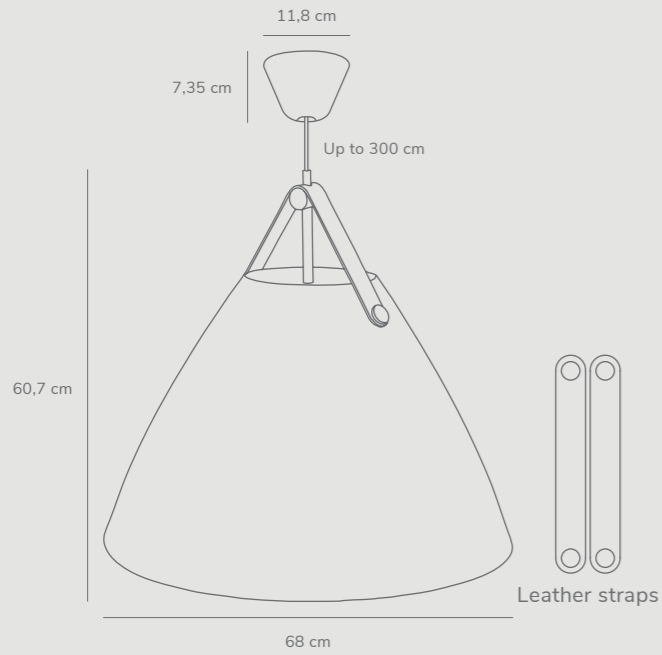

Black
84363003

White
84363001

Strap 68 by Bjørn + Balle

- Masterbox** Qty 1
- Size** H: 60,7 cm, Shade Ø: 68 cm
- Material** Metal/Leather
- IP Class** IP20, Class 2
- Cable** Textile cable: Black 300 cm non replaceable
- Canopy** Color: Black, Material: Plastic
Ø: 11,84 cm, H: 9 cm
- Light source** E27, Max. 60W, Excl. light source,
Dimmable with compatible bulb
and wall switch