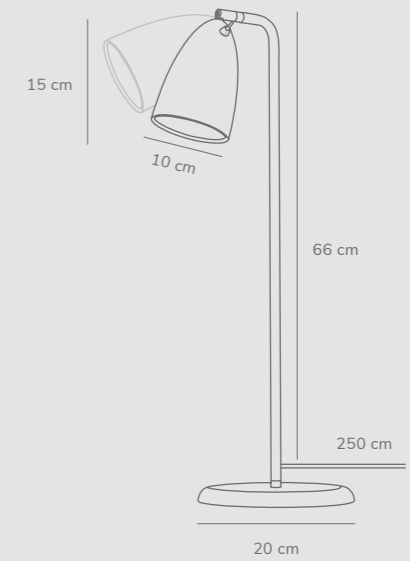

Features

- Minimalistic and timeless design
- Beautiful brass swivel tilt joint
- Satin matt finish
- BIM file available