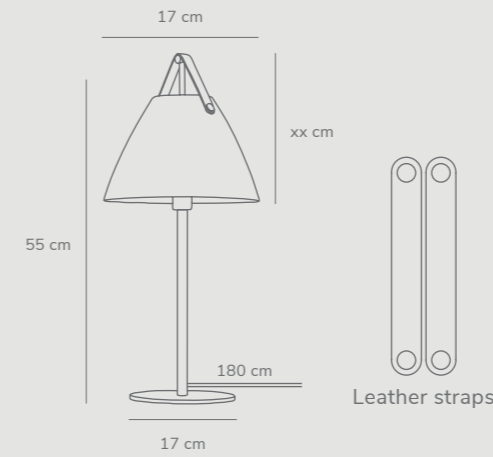

Features

Material mix opalized glass, leather and metal
Incl. black and neutral coloured leather strap
Nordic style
BIM file available