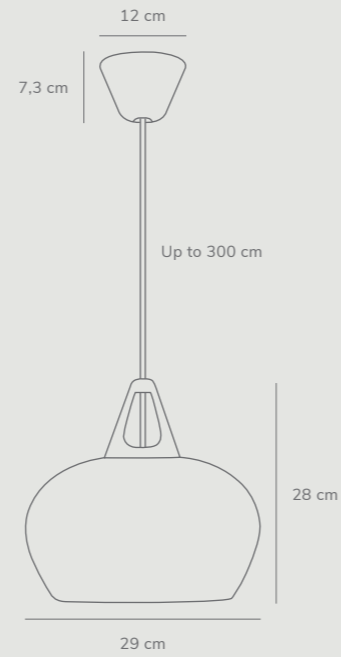

Features

Contemporary design
Directs light both up and down
Handcrafted shade
BIM file available