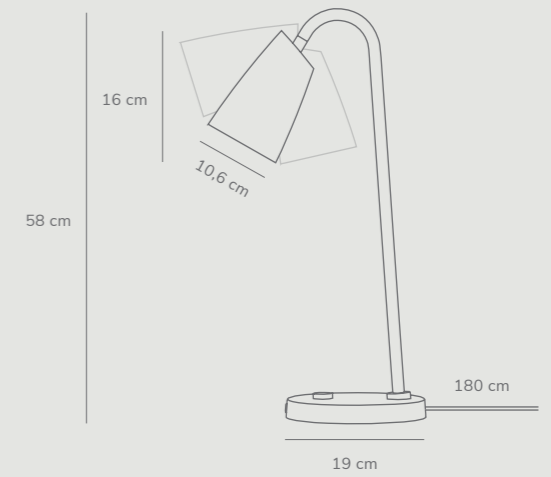

Features

- Minimalistic and Scandinavian design
- Gives a soft light that doesn't blind
- Light both up and down

Sway 15 by Bjørn + Balle

- Masterbox** Qty 3
- Size** Shade Ø: 15 cm, Shade H: 21,5 cm
- Material** Metal
- IP Class** IP20, Class 2
- Cable** Textile cable: Black 300 cm non replaceable
- Canopy** Color: Black, Material: Plastic
Ø: 11,8 cm, H: 7,4 cm
- Light source** E27, Max. 15W, Excl. light source,
Dimmable with compatible bulb
and wall switch

Features

- Minimalistic and Scandinavian design
- Gives a soft light that doesn't blind
- Light both up and down

Sway by Bjørn + Balle

- Masterbox** Qty 3
- Size** H: 58 cm, Shade Ø: 10,6 cm,
Shade H: 16 cm, Base Ø: 19 cm,
Tilt angle: 90°
- Material** Metal
- IP Class** IP20, Class 2
- Cable** Textile cable: Black 180 cm
Switch on the base
- Light source** GU10, Max. 15W, Excl. light source