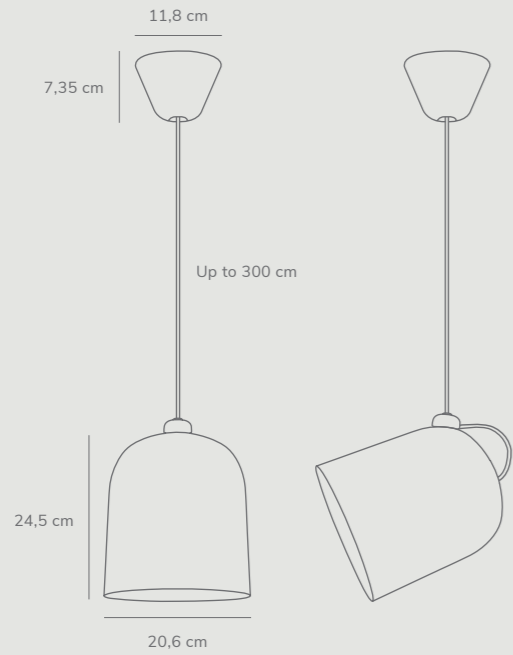

Angle by Maria Berntsen

Masterbox	Qty 3
Size	Shade Ø: 20,6 cm, Shade H: 24,5 cm
Material	Metal/Plastic - Metal
IP Class	IP20, Class 2
Cable	Textile cable: White/Black/Grey 300 cm non replaceable
Canopy	Color: White/Black/Grey, Material: Plastic Ø: 11,8 cm, H: 7,35 cm
Light source	Fixed LED, Incl. 10W LED, Lumen 700, Kelvin 2200-2700, Life hours 30.000, RA 80, Beam angle 120°, Dimmable, 5 year LED guarantee