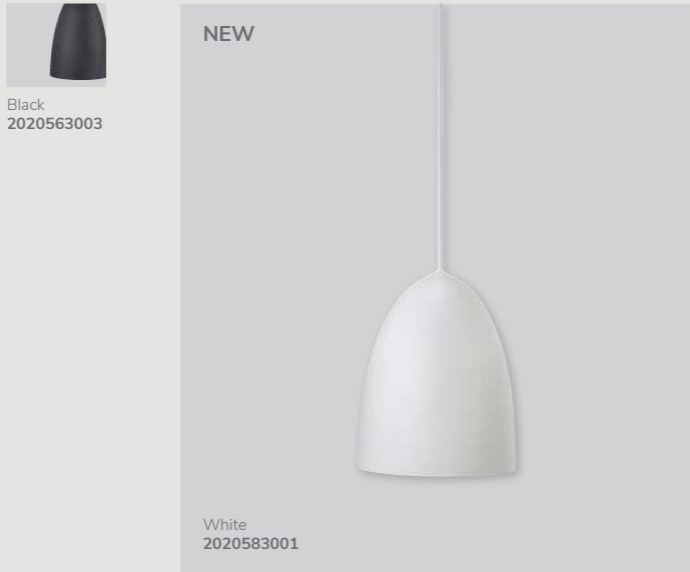

Nexus by Bønnelycke mdd

Masterbox	Qty 3
Size	H: 15 cm, Shade Ø: 10 cm
Material	Metal/Plastic
IP Class	IP20, Class 2
Cable	Textile cable: White/Black 300 cm
Canopy	Color: White/Black, Material: Plastic Ø: 11,7 cm, H: 9 cm
Light source	GU10, Max. 6W, Excl. light source

Nexus by Bønnelycke mdd

Masterbox	Qty 2
Size	H: 25,4 cm, Shade Ø: 20 cm
Material	Metal/Plastic
IP Class	IP20, Class 2
Cable	Textile cable: White/Black 300 cm
Canopy	Color: White/Black, Material: Plastic Ø: 11,7 cm, H: 9 cm
Light source	E27, Max. 40W, Excl. light source

Nexus by Bønnelycke mdd

Masterbox	Qty 3
Size	D: 19 cm, Shade Ø: 10 cm, Pipe Ø: 12,7 cm, Tilt angle: 90°
Material	Metal/Plastic
IP Class	IP20, Class 2
Cable	Textile cable: White/Black 250 cm replaceable
Light source	GU10, Max. 6W, Excl. light source

Nexus 2.0 by Bønnelycke mdd

Masterbox	Qty 2
Size	H: 66 cm, Shade Ø: 10 cm, Base Ø: 20 cm, Tilt angle: 90°
Material	Metal/Plastic
IP Class	IP20, Class 2
Cable	Textile cable: White/Black 250 cm
Light source	GU10, Max. 6W, Excl. light source