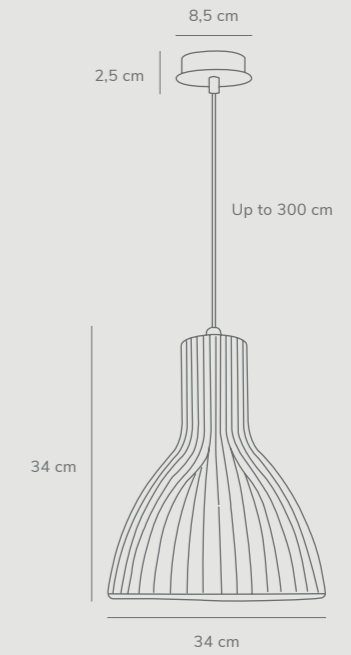

Features

- Provides a good light
- Sculptural and fills out the space/room
- Visible bulb

Black
72753003

Emission 26 by Carlo Volf

- Masterbox** Qty 3
- Size** Shade Ø: 26 cm, Shade H: 34 cm
- Material** Metal
- IP Class** IP20, Class 2
- Cable** Cable: Clear 300 cm non replaceable
- Canopy** Color: Black, Material: Metal
Ø: 8,5 cm, H: 2,5 cm
- Light source** E27, Max. 75W, Excl. light source,
Dimmable with compatible bulb
and wall switch