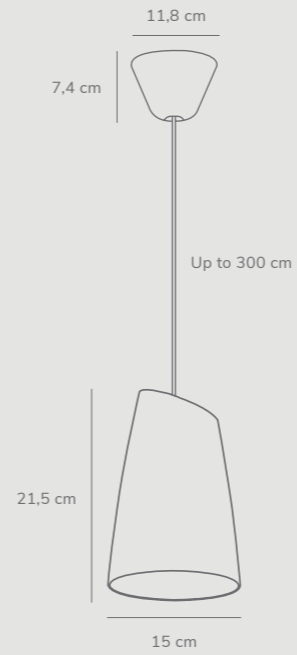

Features

- Minimalistic and Scandinavian design
- Gives a soft light that doesn't blind
- Light both up and down

Sway by Bjørn + Balle

- **Masterbox** Qty 3
- **Size** H: 58 cm, Shade Ø: 10,6 cm,
  Shade H: 16 cm, Base Ø: 19 cm,
  Tilt angle: 90°
- **Material** Metal
- **IP Class** IP20, Class 2
- **Cable** Textile cable: Black 180 cm
  Switch on the base
- **Light source** GU10, Max. 15W, Excl. light source