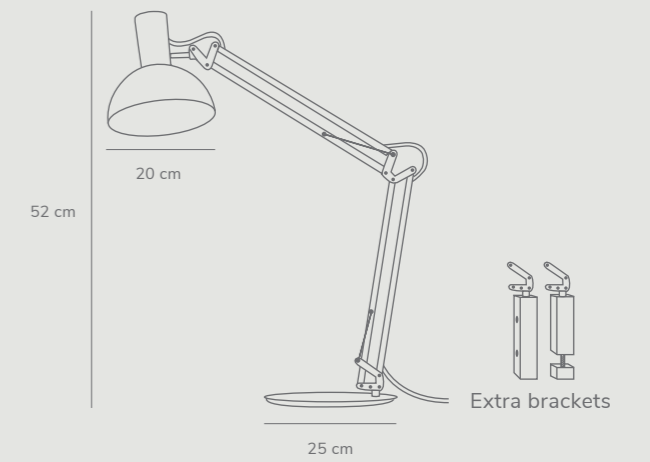

Features

Timeless and contemporary design
Adjustable lamp head and arm
Incl. table foot, wall bracket and clamp