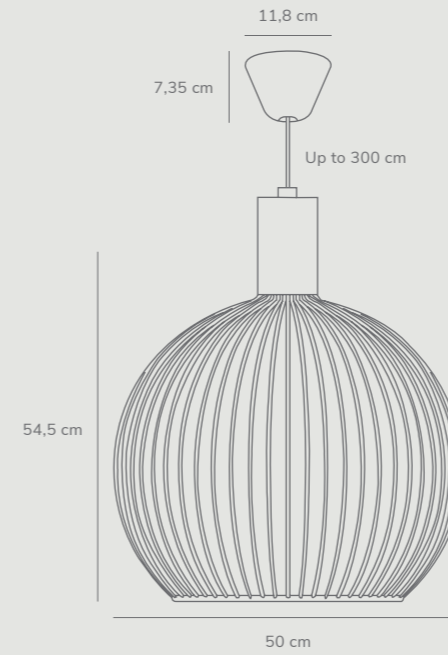

Features

- Provides a good light
- Sculptural and fills out the space/room
- Visible bulb

Black
84253003

Aver 40 by Carlo Volf

- Masterbox** Qty 1
- Size** H: 45,5 cm, Shade Ø: 40 cm
- Material** Metal
- IP Class** IP20, Class 2
- Cable** Textile cable: Black 300 cm non replaceable
- Canopy** Color: Black, Material: Plastic
Ø: 11,8 cm, H: 7,35 cm
- Light source** E27, Max. 60W, Excl. light source,
Dimmable with compatible bulb
and wall switch

Features

- Provides a good light
- Sculptural and fills out the space/room
- Visible bulb

Black
84263003

Aver 50 by Carlo Volf

- Masterbox** Qty 1
- Size** H: 54,5 cm, Shade Ø: 50 cm
- Material** Metal
- IP Class** IP20, Class 2
- Cable** Textile cable: Black 300 cm non replaceable
- Canopy** Color: Black, Material: Plastic
Ø: 11,8 cm, H: 7,35 cm
- Light source** E27, Max. 60W, Excl. light source,
Dimmable with compatible bulb
and wall switch