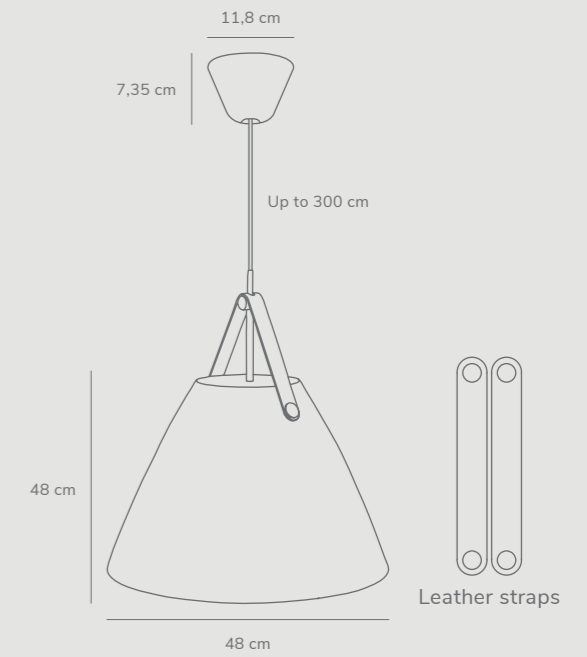

Features

Material mix opalized glass, leather and metal
Incl. black and neutral coloured leather strap
Nordic style
BIM file available