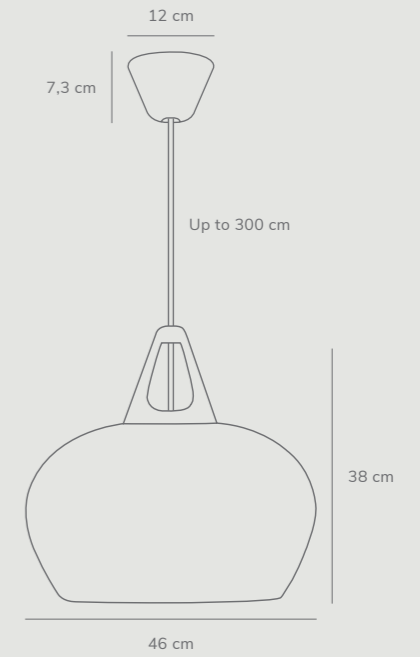

Features

Contemporary design
Directs light both up and down
Handcrafted shade
BIM file available

Belly 38 by Bønnelycke mdd

Masterbox	Qty 1
Size	H: 33 cm, Shade Ø: 38 cm
Material	Metal
IP Class	IP20, Class 2
Cable	Textile cable: Black 300 cm non replaceable
Canopy	Color: Black, Material: Plastic Ø: 12 cm, H: 7,3 cm
Light source	E27, Max. 60W, Excl. light source, Dimmable with compatible bulb and wall switch

Features

Contemporary design
Directs light both up and down
Handcrafted shade
BIM file available

Belly 46 by Bønnelycke mdd

Masterbox	Qty 1
Size	H: 38 cm, Shade Ø: 46 cm
Material	Metal
IP Class	IP20, Class 2
Cable	Textile cable: Black 300 cm non replaceable
Canopy	Color: Black, Material: Plastic Ø: 12 cm, H: 7,3 cm
Light source	E27, Max. 60W, Excl. light source, Dimmable with compatible bulb and wall switch