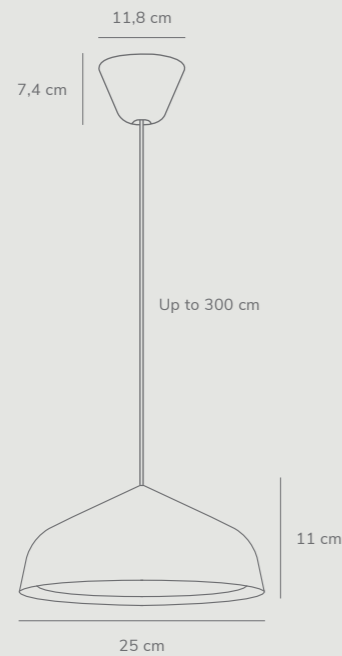

White
46013001

Black
46013003

reddot award 2019
winner

White
46034001

Black
46034003

Fura 25 by Bønnelycke mdd

- Masterbox** Qty 2
- Size** Shade Ø: 25 cm, Shade H: 11 cm
- Material** Metal/Plastic
- IP Class** IP20, Class 2
- Cable** Textile cable:
White/Black 300 cm non replaceable
- Canopy** Color: White/Black, Material: Plastic
Ø: 11,4 cm, H: 8,2 cm
- Light source** Fixed LED, Incl. 12W LED,
Lumen 1.200, Kelvin 2200/2700,
Life hours 30.000, RA 80,
Beam angle 120°, Dim to warm,
5 year LED guarantee