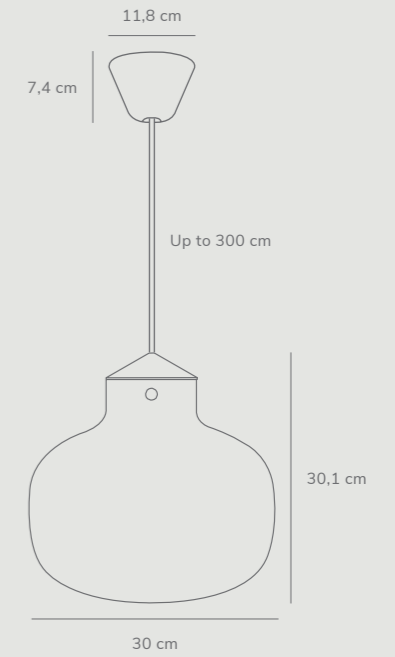

Features

- Modern but still timeless design
- Soft and diffused light
- Nordic style