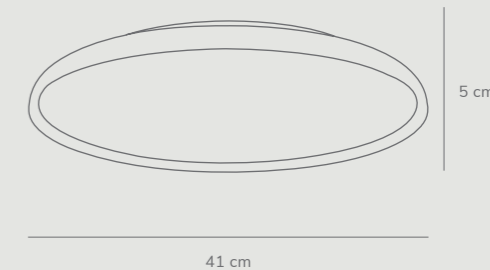

Features

- Tilt joint - possible to direct light
- Soft and diffused light
- BIM file available

White
77186001

Alba Pro 40 by Bønnelycke mdd

- Masterbox** Qty 3
- Size** D: 11,7 cm, Shade Ø: 38,5 cm, Base mount: Ø10,6 cm, Tilt angle: 35°
- Material** Aluminium/Acrylic
- IP Class** IP20, Class 2
- Light source** Fixed LED, Incl. 24W LED, Lumen 1.600, Kelvin 2700, Life hours 20.000, RA 80, Beam angle 120°, Dimmable, 5 year LED guarantee

Features

- Tilt joint - possible to direct light
- Soft and diffused light
- BIM file available

White
45306001

La Luna 41 by Bønnelycke mdd

- Masterbox** Qty 2
- Size** D: 5 cm, Shade Ø: 41 cm
- Material** Metal/Plastic
- IP Class** IP20, Class 2
- Light source** Fixed LED, Incl. 24W LED, Lumen 1.460, Kelvin 2700, Life hours 20.000, RA 80, Beam angle 120°, Dimmable, 5 year LED guarantee

Features

- Contemporary, yet timeless design
- Soft and diffused light
- BIM file available

La Luna 60 by Bønnelycke mdd

Masterbox	Qty 1
Size	D: 5,3 cm, Shade Ø: 60 cm
Material	Metal/Plastic
IP Class	IP20, Class 2
Light source	Fixed LED, Incl. 55W LED, Lumen 3.500, Kelvin 2700, Life hours 20.000, RA 80, Beam angle 120°, Dimmable, 5 year LED guarantee