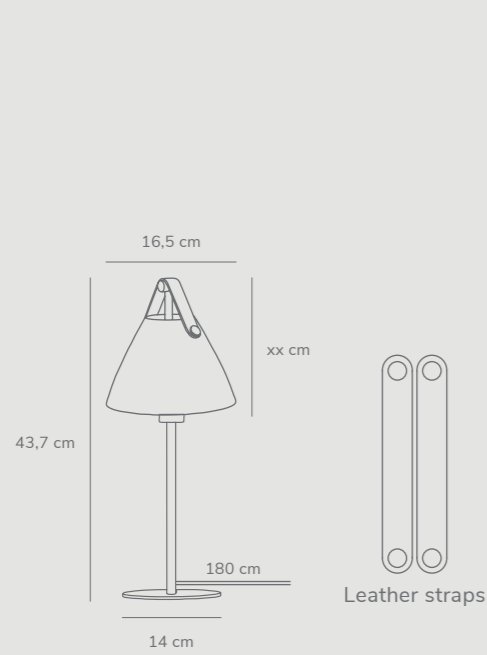

Strap by Bjørn + Balle

Masterbox	Qty 3
Size	H: 43,7 cm, W: 16,5 cm, L: 16,5 cm, Shade Ø: 16,5 cm, Pipe Ø: 1,2 cm, Base Ø: 14 cm
Material	Metal/Glass
IP Class	IP20, Class 2
Cable	Textile cable: White 250 cm non replaceable Switch on cable
Light source	G9, Max. 25W, Excl. light source

Strap 16 by Bjørn + Balle

Masterbox	Qty 3
Size	H: 17,1 cm, Shade Ø: 16,5 cm
Material	Glass
IP Class	IP20, Class 2
Cable	Textile cable: White 300 cm non replaceable
Canopy	Color: White, Material: Plastic Ø: 11,4 cm, H: 8,2 cm
Light source	G9, Max. 40W, Excl. light source,

Strap by Bjørn + Balle

Masterbox	Qty 3
Size	H: 55 cm, Shade Ø: 25 cm, Shade H: 15,5 cm, Pipe Ø: 1,57 cm, Base Ø: 17 cm
Material	Metal/Leather
IP Class	IP20, Class 2
Cable	Textile cable: White/Black 180 cm non replaceable Switch on cable
Light source	E27, Max. 40W, Excl. light source

Strap by Bjørn + Balle

Masterbox	Qty 2
Size	H: 153,7 cm, Shade Ø: 36 cm, Pipe Ø: 1,57 cm, Base Ø: 30 cm
Material	Metal/Leather
IP Class	IP20, Class 2
Cable	Textile cable: White/Black 180 cm non replaceable Switch on fixture
Light source	E27, Max. 40W, Excl. light source