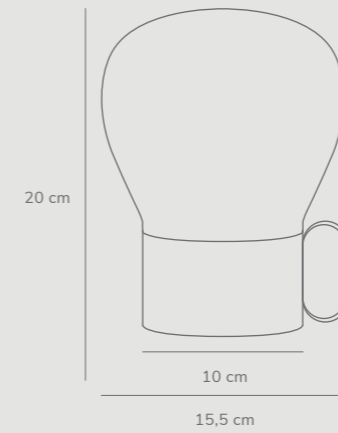

- Masterbox** Qty 3
- Size** H: 14,7 cm, Shade Ø: 14,7 cm,
Base Ø: 15,5 cm
- Material** Plastic/Bamboo
- IP Class** IP54, Class 3
- Light source** Fixed LED, Incl. 2,5W LED,
Incl. 3-Step MOODMAKER™,
Kelvin 2700, Life hours 30.000,
5 year LED guarantee

Features

- Modern and charming design
- Portable table lamp
- Nordic style

NEW
Autumn 2020

Grey
48275003

Nuru by Bønnelycke mdd

- Masterbox** Qty 3
- Size** H: 20 cm, Shade Ø: 15,5 cm, Base Ø: 10 cm
- Material** Plastic/Metal
- IP Class** IP44, Class 3
- Light source** Fixed LED, Incl. 4,8W LED,
Incl. 3-Step MOODMAKER™,
Lumen 300, Kelvin 2700, Life hours 30.000,
RA 80, Beam angle 130°,
5 year LED guarantee