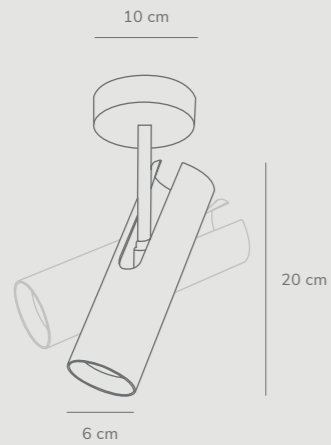

Features
Contemporary, yet timeless design
Slim and elegant
Tiltable head - possible to adjust light direction