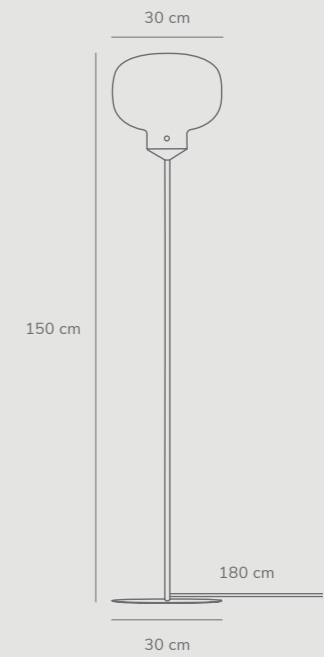

1. **Features**
   Modern but still timeless design
   Soft and diffused light
   Nordic style