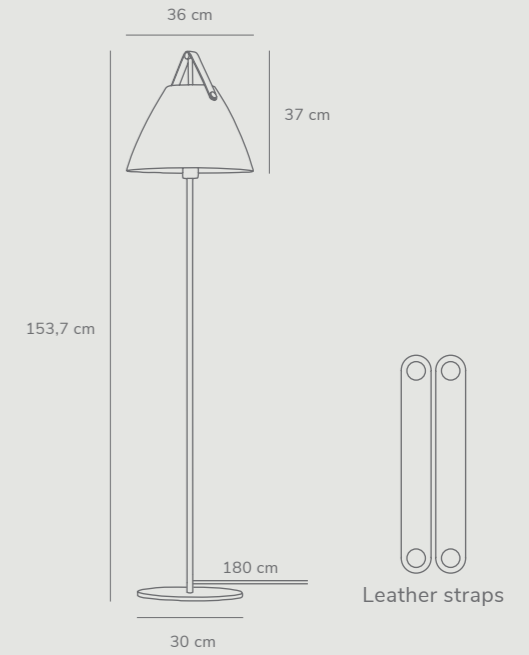

Features

Material mix opalized glass, leather and metal
Incl. black and neutral coloured leather strap
Nordic style
BIM file available