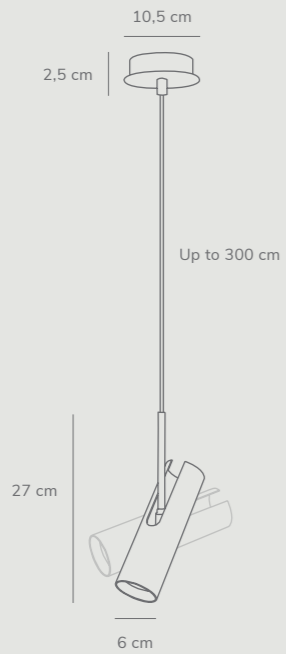

Features

- Contemporary, yet timeless design
- Slim and elegant
- Tiltable head - possible to adjust light direction
- BIM file available