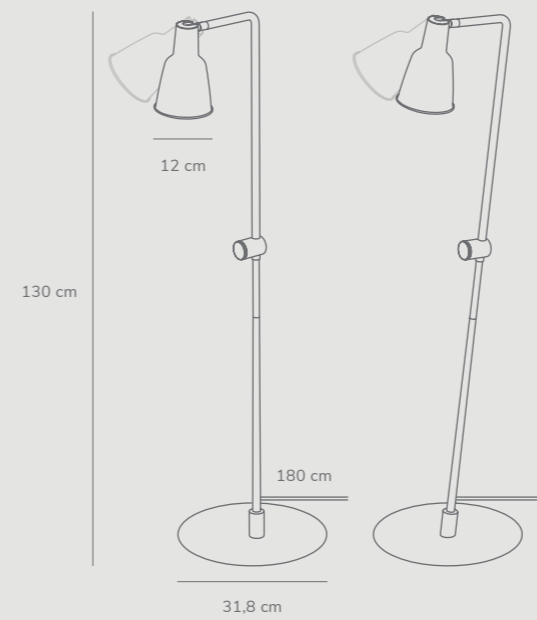

Features

Industrial design
Rough surface finish gives a masculine look
Dimmer and on/off button