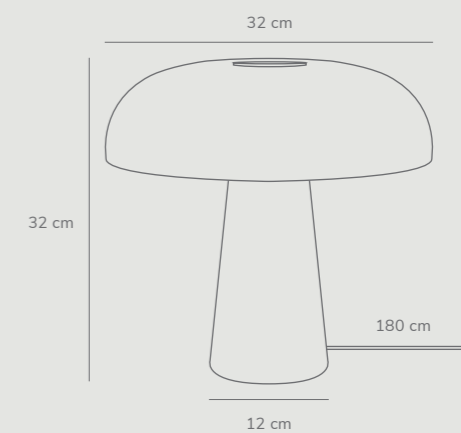

Features

- USB power outlet in the foot of the lamp
- Adjustable lamp head
- Touch on/off and dimming

Stay by Maria Berntsen

Masterbox	Qty 2
Size	H: 44,5 cm, W: 22 cm, D: 27 cm, Shade Ø: 14,5 cm, Pipe Ø: 1,2 cm, Base Ø: 22 cm, Tilt angle: 90°
Material	Aluminium/Plastic
IP Class	IP20, Class 2
Cable	Textile cable: Black/Grey 180 cm non replaceable Switch on fixture
Light source	Fixed LED, Incl. 14,5W LED, Incl. Touch switch/dimmer on fixture, Lumen 700, Kelvin 2700, Life hours 20.000, RA 80, Beam angle 100°, Dimmable, 5 year LED guarantee

Features

- Modern, yet timeless design
- Adjustable lamp head and arm
- Light both up and down

Stay Long Table by Maria Berntsen

Masterbox	Qty 2
Size	H: 68 cm, D: 58 cm, Shade Ø: 15 cm, Pipe Ø: 1,6 cm, Base Ø: 20 cm
Material	Metal
IP Class	IP20, Class 2
Cable	Textile cable: Black/Grey 250 cm non replaceable Switch on fixture
Light source	E27, Max. 40W, Excl. light source

Features

- Modern, yet timeless design
- Adjustable lamp head and arm
- Light both up and down

Stay Floor by Maria Berntsen

Masterbox	Qty 1
Size	H: 135 cm, D: 58 cm, Shade Ø: 15 cm, Pipe Ø: 1,6 cm, Base Ø: 25 cm
Material	Metal
IP Class	IP20, Class 2
Cable	Textile cable: Black/Grey 250 cm non replaceable Switch on fixture
Light source	E27, Max. 40W, Excl. light source

Features

- Modern, yet timeless design
- Adjustable lamp head and arm
- Light both up and down

Glossy by Maria Berntsen

Masterbox	Qty 2
Size	H: 32 cm, Ø: 32 cm, Base Ø: 12 cm
Material	Marble/Glass
IP Class	IP20, Class 2
Cable	Textile cable: White 250 cm non replaceable Switch on cable
Light source	E27, Max. 15W, Excl. light source