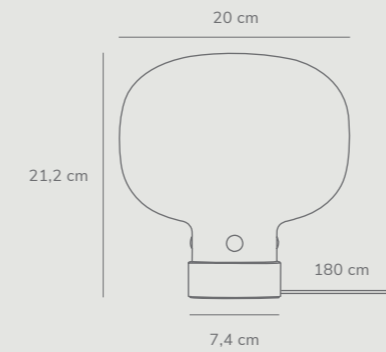

1. **Features**
   Modern but still timeless design
   Soft and diffused light
   Nordic style