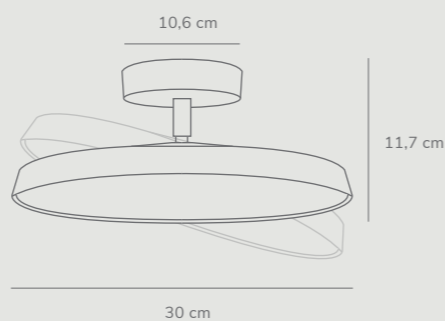

Features

- Tilt joint - possible to direct light
- Soft and diffused light

White
77176001

Alba Pro 30 by Bønnelycke mdd

- Masterbox** Qty 3
- Size** D: 11,7 cm, Shade Ø: 30 cm, Base mount: Ø10,6 cm, Tilt angle: 35°
- Material** Aluminium/Acrylic
- IP Class** IP20, Class 2
- Light source** Fixed LED, Incl. 14W LED, Lumen 1.000, Kelvin 2700, Life hours 20.000, RA 80, Beam angle 120°, Dimmable, 5 year LED guarantee

Features

- Tilt joint - possible to direct light
- Soft and diffused light
- BIM file available

White
77186001

Alba Pro 40 by Bønnelycke mdd

- Masterbox** Qty 3
- Size** D: 11,7 cm, Shade Ø: 38,5 cm, Base mount: Ø10,6 cm, Tilt angle: 35°
- Material** Aluminium/Acrylic
- IP Class** IP20, Class 2
- Light source** Fixed LED, Incl. 24W LED, Lumen 1.600, Kelvin 2700, Life hours 20.000, RA 80, Beam angle 120°, Dimmable, 5 year LED guarantee