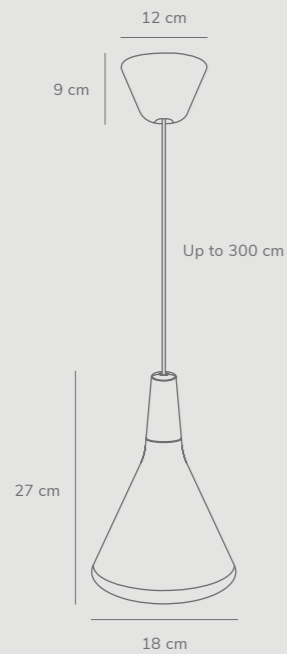

Features

- Modern, yet timeless design
- Adjustable lamp head and arm
- Light both up and down

Stay Long Table by Maria Berntsen

Masterbox	Qty 2
Size	H: 68 cm, D: 58 cm, Shade Ø: 15 cm, Pipe Ø: 1,6 cm, Base Ø: 20 cm
Material	Metal
IP Class	IP20, Class 2
Cable	Textile cable: Black/Grey 250 cm non replaceable Switch on fixture
Light source	E27, Max. 40W, Excl. light source

Features

- Modern, yet timeless design
- Adjustable lamp head and arm
- Light both up and down

Stay Floor by Maria Berntsen

Masterbox	Qty 1
Size	H: 135 cm, D: 58 cm, Shade Ø: 15 cm, Pipe Ø: 1,6 cm, Base Ø: 25 cm
Material	Metal
IP Class	IP20, Class 2
Cable	Textile cable: Black/Grey 250 cm non replaceable Switch on fixture
Light source	E27, Max. 40W, Excl. light source

Features

- Modern, yet timeless design
- Adjustable lamp head and arm
- Light both up and down

Glossy by Maria Berntsen

Masterbox	Qty 2
Size	H: 32 cm, Ø: 32 cm, Base Ø: 12 cm
Material	Marble/Glass
IP Class	IP20, Class 2
Cable	Textile cable: White 250 cm non replaceable Switch on cable
Light source	E27, Max. 15W, Excl. light source

Features

- Sophisticated and clean design
- Exclusive marble, glass and brushed brass
- Soft, diffused light through the opalized glass

Float Nordic 18 by Bjørn + Balle

- Masterbox** Qty 3
- Size** H: 27 cm, Shade Ø: 18 cm
- Material** Glass/Wood
- IP Class** IP20, Class 2
- Cable** Textile cable: White 300 cm non replaceable
- Canopy** Color: White, Material: Plastic
Ø: 12 cm, H: 9 cm
- Light source** E27, Max. 40W, Excl. light source,
Dimmable with compatible bulb
and wall switch