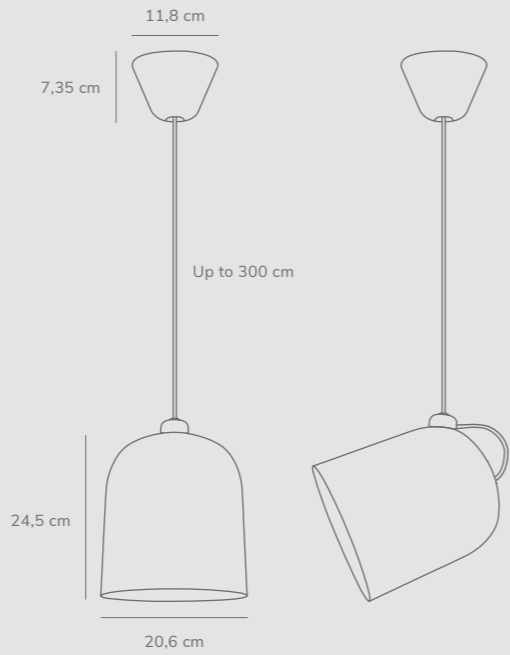

Angle by Maria Berntsen

Masterbox	Qty 3
Size	Shade Ø: 20,6 cm, Shade H: 24,5 cm
Material	Metal/Plastic - Metal
IP Class	IP20, Class 2
Cable	Textile cable: White/Black/Grey 300 cm non replaceable
Canopy	Color: White/Black/Grey, Material: Plastic Ø: 11,8 cm, H: 7,35 cm
Light source	Fixed LED, Incl. 10W LED, Lumen 700, Kelvin 2200-2700, Life hours 30.000, RA 80, Beam angle 120°, Dimmable, 5 year LED guarantee

Features

- Minimalistic shape and design
- Possible to position pendant in different angles
- Change position with magnet on the cord

Angle by Maria Berntsen

Masterbox	Qty 3
Size	Shade Ø: 20,6 cm, Shade H: 24,5 cm
Material	Metal/Plastic - Metal
IP Class	IP20, Class 2
Cable	Textile cable: White/Black/Grey 300 cm non replaceable
Canopy	Color: White/Black/Grey, Material: Plastic Ø: 11,8 cm, H: 7,35 cm
Light source	E27, Max. 20W, Excl. light source, Dimmable with compatible bulb and wall switch

Features

- Minimalistic shape and design
- Possible to position pendant in different angles
- Change position with magnet on the cord

Stay by Maria Berntsen

Masterbox	Qty 2
Size	H: 47 cm, Shade Ø: 14,5 cm, Pipe Ø: 1,2 cm, Base Ø: 20 cm, Tilt angle: 90°
Material	Aluminium/Plastic
IP Class	IP20, Class 2
Cable	Textile cable: Black/Grey 180 cm non replaceable Switch on fixture
Light source	Fixed LED, Incl. 14,5W LED, Incl. Touch switch/dimmer on fixture, Lumen 700, Kelvin 2700, Life hours 20.000, RA 80, Beam angle 100°, Dimmable, 5 year LED guarantee