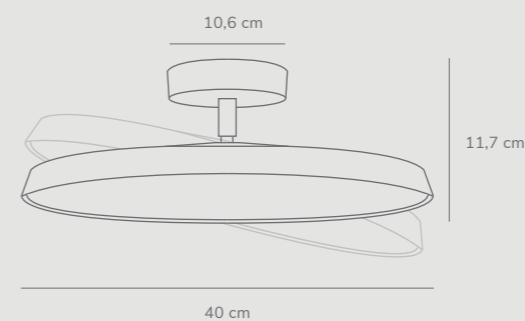

Features

- Tilt joint - possible to direct light
- Soft and diffused light

White
77176001

Alba Pro 30 by Bønnelycke mdd

- Masterbox** Qty 3
- Size** D: 11,7 cm, Shade Ø: 30 cm, Base mount: Ø10,6 cm, Tilt angle: 35°
- Material** Aluminium/Acrylic
- IP Class** IP20, Class 2
- Light source** Fixed LED, Incl. 14W LED, Lumen 1.000, Kelvin 2700, Life hours 20.000, RA 80, Beam angle 120°, Dimmable, 5 year LED guarantee

Features

- Tilt joint - possible to direct light
- Soft and diffused light
- BIM file available

White
77186001

Alba Pro 40 by Bønnelycke mdd

- Masterbox** Qty 3
- Size** D: 11,7 cm, Shade Ø: 38,5 cm, Base mount: Ø10,6 cm, Tilt angle: 35°
- Material** Aluminium/Acrylic
- IP Class** IP20, Class 2
- Light source** Fixed LED, Incl. 24W LED, Lumen 1.600, Kelvin 2700, Life hours 20.000, RA 80, Beam angle 120°, Dimmable, 5 year LED guarantee

Features

- Tilt joint - possible to direct light
- Soft and diffused light
- BIM file available

White
45306001

La Luna 41 by Bønnelycke mdd

- Masterbox** Qty 2
- Size** D: 5 cm, Shade Ø: 41 cm
- Material** Metal/Plastic
- IP Class** IP20, Class 2
- Light source** Fixed LED, Incl. 24W LED, Lumen 1.460, Kelvin 2700, Life hours 20.000, RA 80, Beam angle 120°, Dimmable, 5 year LED guarantee