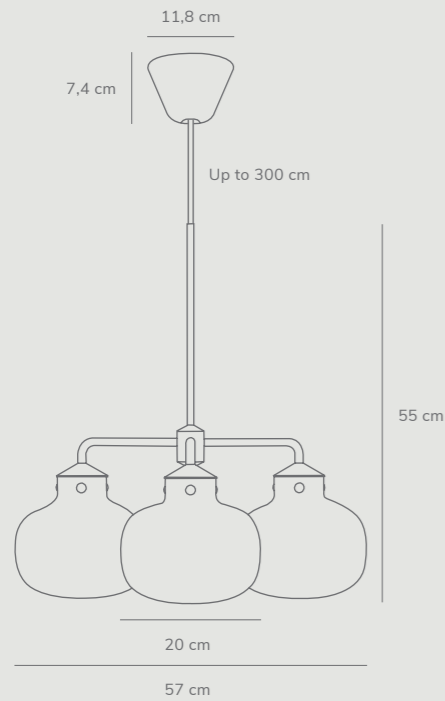

1. **Features**
   Modern but still timeless design
   Soft and diffused light
   Nordic style