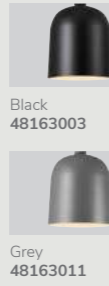

Angle by Maria Berntsen

Masterbox	Qty 3
Size	Shade Ø: 20,6 cm, Shade H: 24,5 cm
Material	Metal/Plastic - Metal
IP Class	IP20, Class 2
Cable	Textile cable: White/Black/Grey 300 cm non replaceable
Canopy	Color: White/Black/Grey, Material: Plastic Ø: 11,8 cm, H: 7,35 cm
Light source	Fixed LED, Incl. 10W LED, Lumen 700, Kelvin 2200-2700, Life hours 30.000, RA 80, Beam angle 120°, Dimmable, 5 year LED guarantee

Features

- Minimalistic shape and design
- Possible to position pendant in different angles
- Change position with magnet on the cord

Angle by Maria Berntsen

Masterbox	Qty 3
Size	Shade Ø: 20,6 cm, Shade H: 24,5 cm
Material	Metal/Plastic - Metal
IP Class	IP20, Class 2
Cable	Textile cable: White/Black/Grey 300 cm non replaceable
Canopy	Color: White/Black/Grey, Material: Plastic Ø: 11,8 cm, H: 7,35 cm
Light source	E27, Max. 20W, Excl. light source, Dimmable with compatible bulb and wall switch

Features

- Minimalistic shape and design
- Possible to position pendant in different angles
- Change position with magnet on the cord

Stay by Maria Berntsen

Masterbox	Qty 2
Size	H: 47 cm, Shade Ø: 14,5 cm, Pipe Ø: 1,2 cm, Base Ø: 20 cm, Tilt angle: 90°
Material	Aluminium/Plastic
IP Class	IP20, Class 2
Cable	Textile cable: Black/Grey 180 cm non replaceable Switch on fixture
Light source	Fixed LED, Incl. 14,5W LED, Incl. Touch switch/dimmer on fixture, Lumen 700, Kelvin 2700, Life hours 20.000, RA 80, Beam angle 100°, Dimmable, 5 year LED guarantee

Features

- USB power outlet in the foot of the lamp
- Adjustable lamp head
- Touch on/off and dimming

Stay by Maria Berntsen