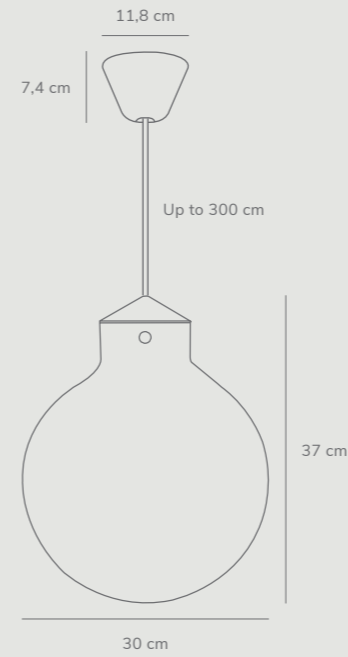

Features

- Modern but still timeless design
- Soft and diffused light
- Nordic style