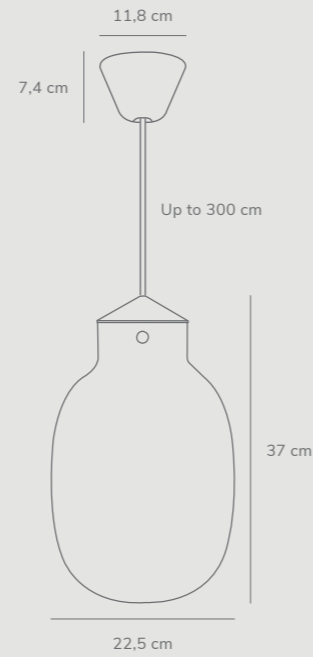

Features

- Modern but still timeless design
- Soft and diffused light
- Nordic style