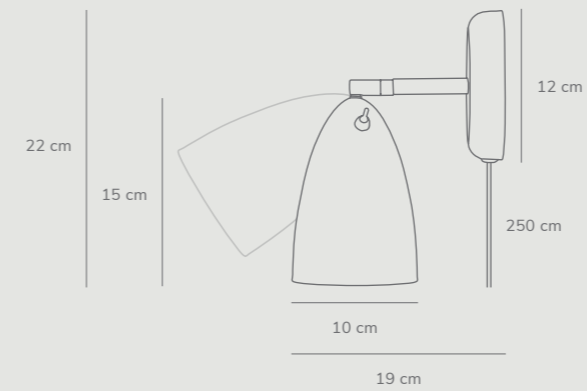

Features

- Minimalistic and timeless design
- Beautiful brass swivel tilt joint
- Satin matt finish
- BIM file available