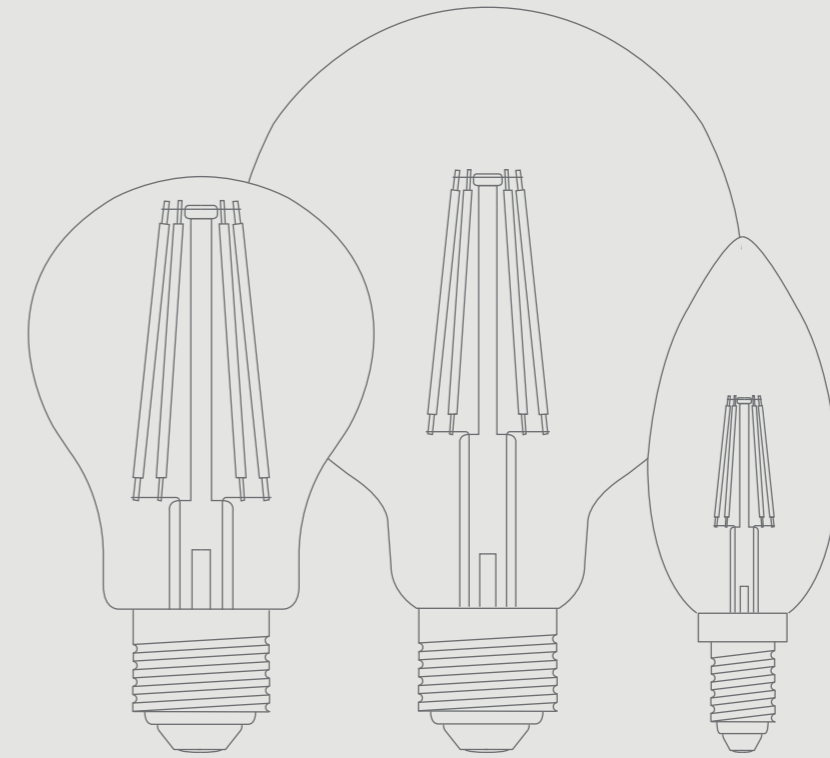

Light source info

Kelvin

(K) is the colour temperature of the light source- the higher number the colder light.
3000 K = warm white
4000 K = neutral white

GB - The LED technology is constantly undergoing major development which contributes to continuous arrival of new and better LED bulbs on the market. Nordlux always strives to deliver the latest LED technology to our customers, which is why when purchasing lighting or bulbs, the new bulbs can seem different, with improved colour/light output/design.
*For additional bulb info please go to www.nordlux.com.

DK - LED er til stadighed under en betydelig udviklingsproces, som bevirker, at der med stor hyppighed kommer nye og bedre LED pærer på markedet. Nordlux bestræber sig på altid at levere den nyeste LED teknik til vores kunder, hvorfor man ved genkøb af lamper og ved tilkøb af pærer kan opleve, at de nye pærer har anderledes og forbedret farve/lysudbytte/udformning.
*For supplerende pæreoplysninger gå venligst til www.nordlux.com

Lumen

(lm) is the measurement unit for lousinous flux.Louinous flux is the total amount of light that the light source submits.

SE - LED är fortfarande under en betydande utvecklingsprocess, som bidrar till att det i snabb takt kommer nya och bättre LED lampor på marknaden. Nordlux strävar efter att leverera den senaste LED-tekniken till sina kunder, därför kan man vid återköp eller vid köp av nya lampor uppleva att de nya lamporna har en annorlunda och förbättrad färg/ljusflöde/utformning.
*För ytterligare information angående ljuskälla vänligen gå till www.nordlux.com

FR - LED est constamment en développement important, ce qui a pour effet d'amener très fréquemment de nouvelles ampoules LED améliorées sur le marché. Nordlux s'efforce de toujours fournir la dernière technologie LED à nos clients ; c'est pourquoi, lorsque vous rachetez des lampes et acquérez des ampoules, vous pouvez trouver que les nouvelles ampoules ont une couleur/une sortie de lumière/un design différents et améliorés.
*Pour plus d'informations concernant l'ampoule merci de visiter www.nordlux.com.

RA

is the colour rendering that the light source provides.

DE - LED unterliegt ständig einem bedeutenden Entwicklungsprozess, durch den mit großer Geschwindigkeit neue und bessere LED-Lampen auf den Markt kommen. Nordlux ist bestrebt, Ihren Kunden immer die neueste LED-Technik anzubieten, wodurch man beim Neukauf von Leuchten und Nachkauf von Leuchtmitteln erleben kann, dass die neuen Leuchtmittel eine andere und verbesserte Farbe, Lichtausbeute und Form haben.
*Für weitere Informationen gehen Sie bitte zu Leuchtmittel www.nordlux.com.