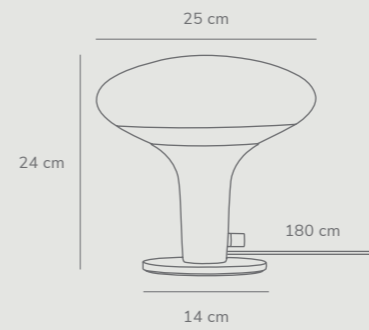

Features

- Contemporary design
- Organic shape
- Material mix - glass and metal
- BIM file available

White
84435001

Black
84435003

Dee 2.0 by Bønnelycke mdd

- Masterbox** Qty 3
- Size** H: 24 cm, Shade Ø: 25 cm, Base Ø: 14 cm
- Material** Glass/Metal
- IP Class** IP20, Class 2
- Cable** Textile cable:
White/Black 180 cm non replaceable
Switch on fixture
- Light source** GU10, Max. 15W, Excl. light source,
Incl. Rotate dimmer