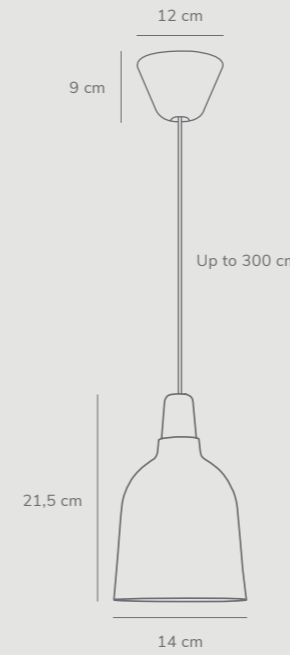

Features

- Beautiful opalized glass shade
- FSC wood top
- Material mix - glass and wood