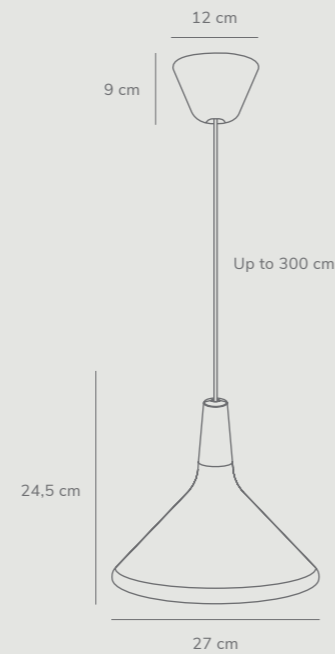

Features

- Modern, yet timeless design
- Adjustable lamp head and arm
- Light both up and down

Stay Floor by Maria Berntsen

Masterbox	Qty 1
Size	H: 135 cm, D: 58 cm, Shade Ø: 15 cm, Pipe Ø: 1,6 cm, Base Ø: 25 cm
Material	Metal
IP Class	IP20, Class 2
Cable	Textile cable: Black/Grey 250 cm non replaceable Switch on fixture
Light source	E27, Max. 40W, Excl. light source

Features

- Modern, yet timeless design
- Adjustable lamp head and arm
- Light both up and down

Glossy by Maria Berntsen

Masterbox	Qty 2
Size	H: 32 cm, Ø: 32 cm, Base Ø: 12 cm
Material	Marble/Glass
IP Class	IP20, Class 2
Cable	Textile cable: White 250 cm non replaceable Switch on cable
Light source	E27, Max. 15W, Excl. light source

Features

- Sophisticated and clean design
- Exclusive marble, glass and brushed brass
- Soft, diffused light through the opalized glass

Float Nordic 18 by Bjørn + Balle

- Masterbox** Qty 3
- Size** H: 27 cm, Shade Ø: 18 cm
- Material** Glass/Wood
- IP Class** IP20, Class 2
- Cable** Textile cable: White 300 cm non replaceable
- Canopy** Color: White, Material: Plastic
Ø: 12 cm, H: 9 cm
- Light source** E27, Max. 40W, Excl. light source,
Dimmable with compatible bulb
and wall switch

- Features**
Organic shape
FSC wood top
Material mix - glass and wood

Float Nordic 27 by Bjørn + Balle

- Masterbox** Qty 3
- Size** H: 24,5 cm, Shade Ø: 27 cm
- Material** Glass/Wood
- IP Class** IP20, Class 2
- Cable** Textile cable: White 300 cm non replaceable
- Canopy** Color: White, Material: Plastic
Ø: 12 cm, H: 9 cm
- Light source** E27, Max. 40W, Excl. light source,
Dimmable with compatible bulb
and wall switch