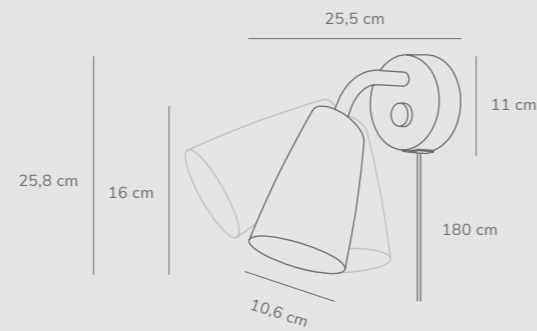

Features

Minimalistic and Scandinavian design
Gives a soft light that doesn't blind
Light both up and down