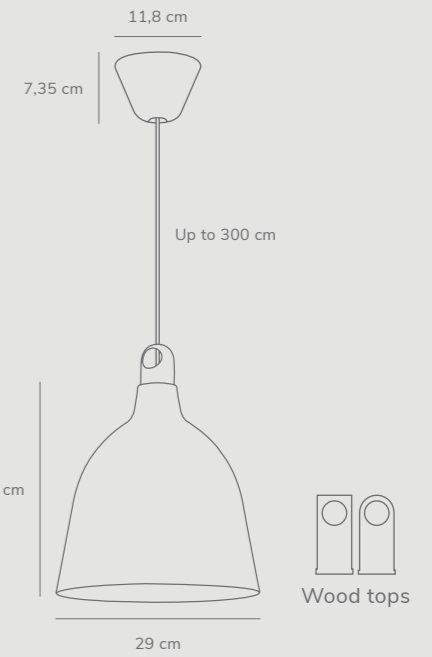

Features

- Contemporary design
- Organic shape
- Material mix - glass and metal
- BIM file available

Black
48123003

White
48123001

Moku 29 by Bønnelycke mdd

- Masterbox** Qty 2
- Size** Shade Ø: 29 cm, Shade H: 36,2 cm
- Material** Metal/Wood
- IP Class** IP20, Class 2
- Cable** Textile cable:
White/Black 300 cm non replaceable
- Canopy** Color: White/Black, Material: Plastic
Ø: 11,8 cm, H: 7,35 cm
- Light source** E27, Max. 60W, Excl. light source,
Dimmable with compatible bulb
and wall switch