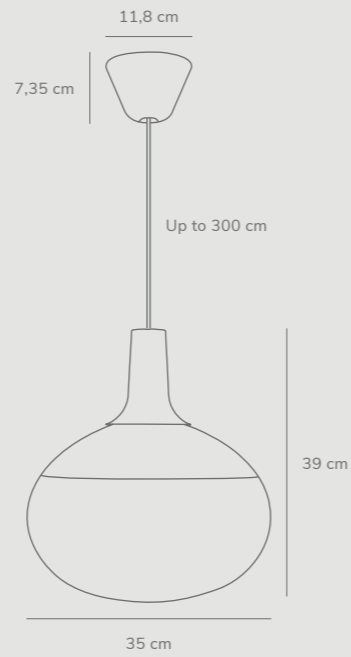

Features

- Contemporary design
- Organic shape
- Material mix - glass and metal
- BIM file available

White
84413001

Black
84413003

Dee 2.0 by Bønnelycke mdd

- Masterbox** Qty 2
- Size** H: 39 cm, Shade Ø: 35 cm
- Material** Glass/Metal
- IP Class** IP20, Class 2
- Cable** Textile cable:
White/Black 300 cm non replaceable
- Canopy** Color: White/Black, Material: Plastic
Ø: 11,8 cm, H: 7,35 cm
- Light source** GU10, Max. 15W, Excl. light source,
Dimmable with compatible bulb
and wall switch