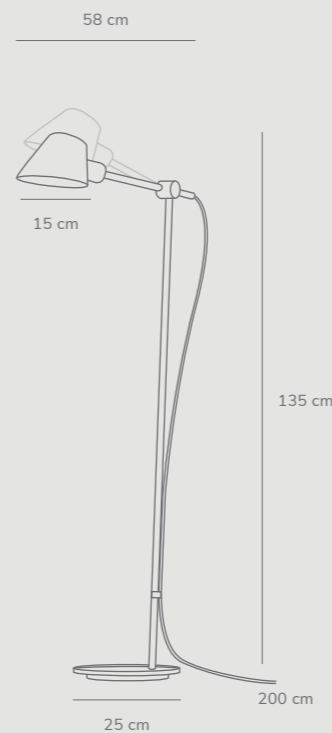

Features

- USB power outlet in the foot of the lamp
- Adjustable lamp head
- Touch on/off and dimming

Stay by Maria Berntsen

Masterbox	Qty 2
Size	H: 44,5 cm, W: 22 cm, D: 27 cm, Shade Ø: 14,5 cm, Pipe Ø: 1,2 cm, Base Ø: 22 cm, Tilt angle: 90°
Material	Aluminium/Plastic
IP Class	IP20, Class 2
Cable	Textile cable: Black/Grey 180 cm non replaceable Switch on fixture
Light source	Fixed LED, Incl. 14,5W LED, Incl. Touch switch/dimmer on fixture, Lumen 700, Kelvin 2700, Life hours 20.000, RA 80, Beam angle 100°, Dimmable, 5 year LED guarantee

Features

- USB power outlet in the foot of the lamp
- Adjustable lamp head
- Touch on/off and dimming

Grey
2020455010

Grey
2020445010

Grey
2020464010

Stay Long Wall by Maria Berntsen

Masterbox	Qty 2
Size	H: 62 cm, D: 70 cm, Shade Ø: 15 cm, Pipe Ø: 1,6 cm, Base mount: Ø10 cm Base Ø: 20 cm
Material	Metal
IP Class	IP20, Class 2
Cable	Textile cable: Black/Grey 200 cm non replaceable Switch on fixture
Light source	E27, Max. 40W, Excl. light source

Features

- Modern, yet timeless design
- Adjustable lamp head and arm
- Light both up and down

Stay Long Table by Maria Berntsen

Masterbox	Qty 2
Size	H: 68 cm, D: 58 cm, Shade Ø: 15 cm, Pipe Ø: 1,6 cm, Base Ø: 20 cm
Material	Metal
IP Class	IP20, Class 2
Cable	Textile cable: Black/Grey 250 cm non replaceable Switch on fixture
Light source	E27, Max. 40W, Excl. light source

Features

- Modern, yet timeless design
- Adjustable lamp head and arm
- Light both up and down

Stay Floor by Maria Berntsen

Masterbox	Qty 1
Size	H: 135 cm, D: 58 cm, Shade Ø: 15 cm, Pipe Ø: 1,6 cm, Base Ø: 25 cm
Material	Metal
IP Class	IP20, Class 2
Cable	Textile cable: Black/Grey 250 cm non replaceable Switch on fixture
Light source	E27, Max. 40W, Excl. light source