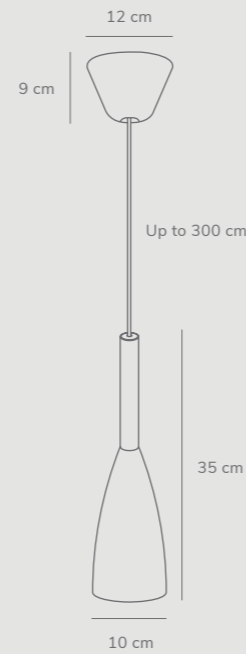

1. **Features**
2. Minimalistic design
   - Nordic style
   - FSC wood top in oiled ash tree

Pure 20 by Bønnelycke mdd

- **Masterbox** Qty 3
- **Size** H: 35 cm, Shade Ø: 20 cm
- **Material** Metal/Wood
- **IP Class** IP20, Class 2
- **Cable** Textile cable: White/Black/Grey 300 cm non replaceable
- **Canopy** Color: White/Black/Grey, Material: Plastic Ø: 11,7 cm, H: 9 cm
- **Light source** E27, Max. 40W, Excl. light source, Dimmable with compatible bulb and wall switch