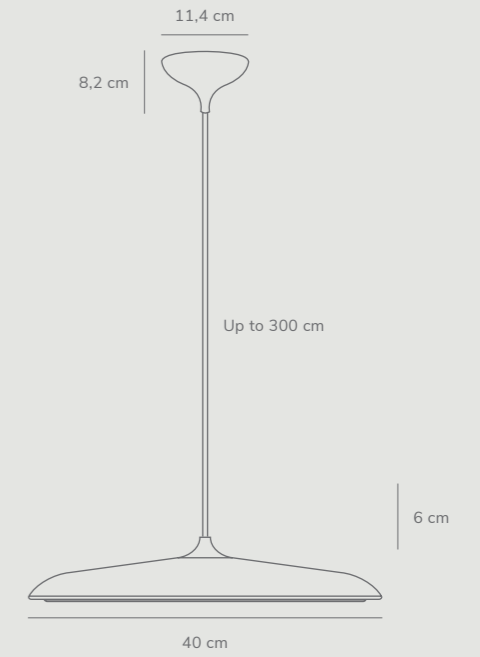

Features
Slim and modern shap
Light both up and down
Dim to warm 2700K-2200K controlled on wall dimmer

Artist 25 by Bønnelycke mdd

Masterbox	Qty 2
Size	Shade Ø: 25 cm, Shade H: 6 cm
Material	Metal/Plastic
IP Class	IP20, Class 2
Cable	Textile cable: Black/Grey 300 cm non replaceable
Canopy	Color: Black/Grey, Material: Plastic Ø: 11,4 cm, H: 8,2 cm
Light source	Fixed LED, Incl. 14W LED, Lumen 1.000, Kelvin 2700, Life hours 20.000, RA 80, Beam angle 120°, Dimmable, 5 year LED guarantee

Features
Modern classic
Slim and timeless design
BIM file available

Artist 40 by Bønnelycke mdd

Masterbox	Qty 1
Size	Shade Ø: 40 cm, Shade H: 6 cm
Material	Metal/Plastic
IP Class	IP20, Class 2
Cable	Textile cable: Black/Grey 300 cm non replaceable
Canopy	Color: Black/Grey, Material: Plastic Ø: 11,4 cm, H: 8,2 cm
Light source	Fixed LED, Incl. 24W LED, Lumen 1.600, Kelvin 2700, Life hours 20.000, RA 80, Beam angle 120°, Dimmable, 5 year LED guarantee