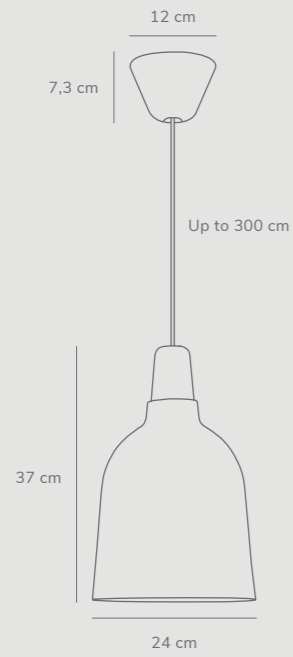

Features

Beautiful opalized glass shade
FSC wood top
Material mix - glass and wood