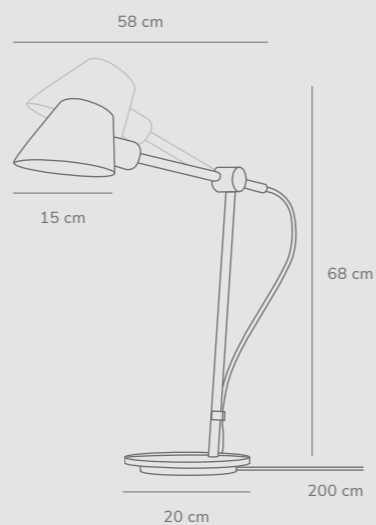

Features

- USB power outlet in the foot of the lamp
- Adjustable lamp head
- Touch on/off and dimming

Stay by Maria Berntsen

Masterbox	Qty 2
Size	H: 44,5 cm, W: 22 cm, D: 27 cm, Shade Ø: 14,5 cm, Pipe Ø: 1,2 cm, Base Ø: 22 cm, Tilt angle: 90°
Material	Aluminium/Plastic
IP Class	IP20, Class 2
Cable	Textile cable: Black/Grey 180 cm non replaceable Switch on fixture
Light source	Fixed LED, Incl. 14,5W LED, Incl. Touch switch/dimmer on fixture, Lumen 700, Kelvin 2700, Life hours 20.000, RA 80, Beam angle 100°, Dimmable, 5 year LED guarantee

Features

- USB power outlet in the foot of the lamp
- Adjustable lamp head
- Touch on/off and dimming

Grey
2020455010

Grey
2020445010

Grey
2020464010

Stay Long Wall by Maria Berntsen

Masterbox	Qty 2
Size	H: 62 cm, D: 70 cm, Shade Ø: 15 cm, Pipe Ø: 1,6 cm, Base mount: Ø10 cm Base Ø: 20 cm
Material	Metal
IP Class	IP20, Class 2
Cable	Textile cable: Black/Grey 200 cm non replaceable Switch on fixture
Light source	E27, Max. 40W, Excl. light source

Features

- Modern, yet timeless design
- Adjustable lamp head and arm
- Light both up and down

Stay Long Table by Maria Berntsen

Masterbox	Qty 2
Size	H: 68 cm, D: 58 cm, Shade Ø: 15 cm, Pipe Ø: 1,6 cm, Base Ø: 20 cm
Material	Metal
IP Class	IP20, Class 2
Cable	Textile cable: Black/Grey 250 cm non replaceable Switch on fixture
Light source	E27, Max. 40W, Excl. light source