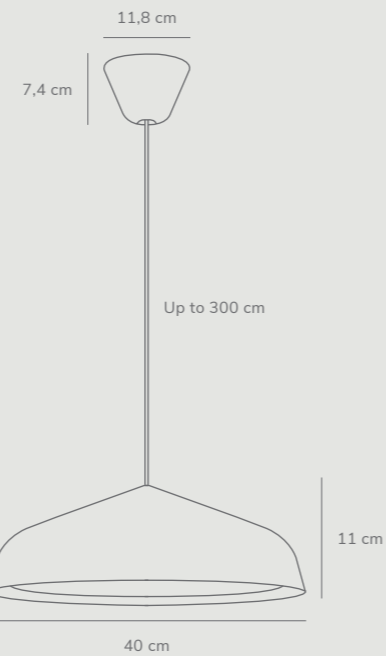

Features

Minimalistic design,
Dim to warm 2700K to 2200K
LED pannel is beautifully hidden by diffuser

SpaceB by Bønnelycke mdd

- **Masterbox** Qty 3
- **Size** H: 5 cm, W: 8,5 cm, L: 120 cm
- **Material** Aluminium/Plastic
- **IP Class** IP20, Class 2
- **Cable** Textile cable:
  White/Black 300 cm non replaceable
  Switch on fixture
- **Canopy** Color: White/Black, Material: Metal
  Ø: 13 cm, H: 3,5 cm
- **Light source** Fixed LED, Incl. 22W LED,
  Incl. Multifunction, Lumen 950,
  Kelvin 2200-3000, Life hours 20.000,
  RA 80, Beam angle 120°, Dimmable,
  5 year LED guarantee