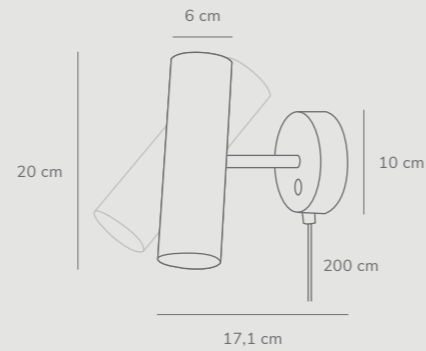

Features
Contemporary, yet timeless design
Slim and elegant
Tiltable head - possible to adjust light direction
BIM file available