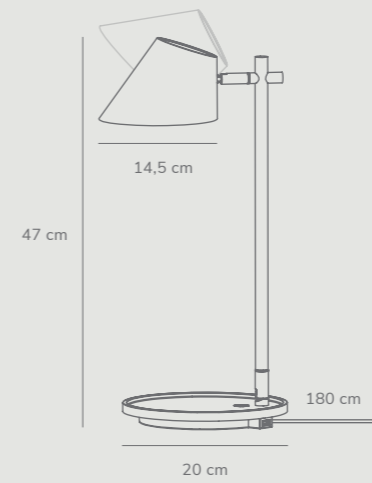

Angle by Maria Berntsen

Masterbox	Qty 3
Size	Shade Ø: 20,6 cm, Shade H: 24,5 cm
Material	Metal/Plastic - Metal
IP Class	IP20, Class 2
Cable	Textile cable: White/Black/Grey 300 cm non replaceable
Canopy	Color: White/Black/Grey, Material: Plastic Ø: 11,8 cm, H: 7,35 cm
Light source	Fixed LED, Incl. 10W LED, Lumen 700, Kelvin 2200-2700, Life hours 30.000, RA 80, Beam angle 120°, Dimmable, 5 year LED guarantee

Features

- Minimalistic shape and design
- Possible to position pendant in different angles
- Change position with magnet on the cord

Angle by Maria Berntsen

Masterbox	Qty 3
Size	Shade Ø: 20,6 cm, Shade H: 24,5 cm
Material	Metal/Plastic - Metal
IP Class	IP20, Class 2
Cable	Textile cable: White/Black/Grey 300 cm non replaceable
Canopy	Color: White/Black/Grey, Material: Plastic Ø: 11,8 cm, H: 7,35 cm
Light source	E27, Max. 20W, Excl. light source, Dimmable with compatible bulb and wall switch

Features

- USB power outlet in the foot of the lamp
- Adjustable lamp head
- Touch on/off and dimming

Stay by Maria Berntsen

Masterbox	Qty 2
Size	H: 44,5 cm, W: 22 cm, D: 27 cm, Shade Ø: 14,5 cm, Pipe Ø: 1,2 cm, Base Ø: 22 cm, Tilt angle: 90°
Material	Aluminium/Plastic
IP Class	IP20, Class 2
Cable	Textile cable: Black/Grey 180 cm non replaceable Switch on fixture
Light source	Fixed LED, Incl. 14,5W LED, Incl. Touch switch/dimmer on fixture, Lumen 700, Kelvin 2700, Life hours 20.000, RA 80, Beam angle 100°, Dimmable, 5 year LED guarantee