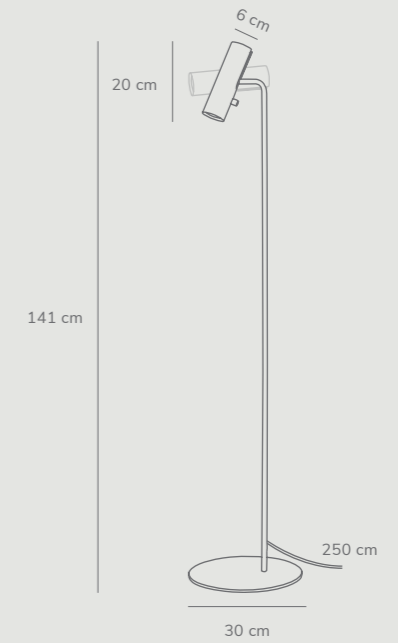

Features
Contemporary, yet timeless design
Slim and elegant
Tiltable head - possible to adjust light direction
BIM file available