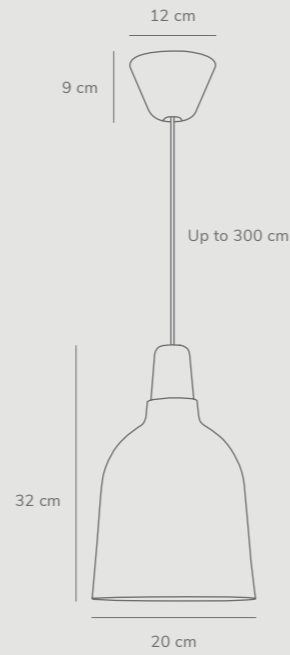

Features

- Beautiful opalized glass shade
- FSC wood top
- Material mix - glass and wood