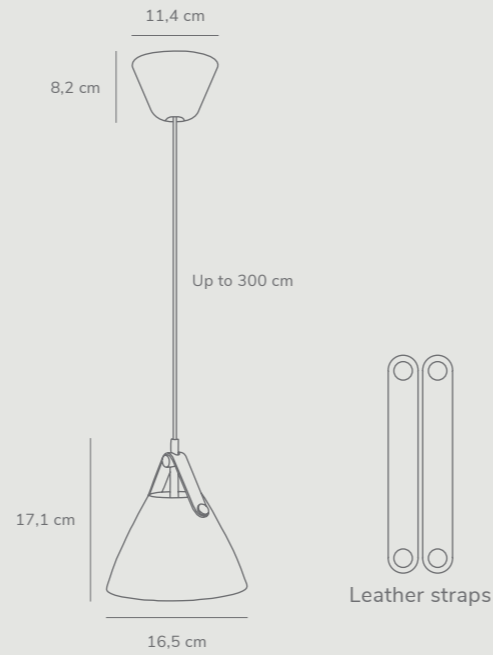

Features

Material mix opalized glass, leather and metal
Incl. black and neutral coloured leather strap
Nordic style