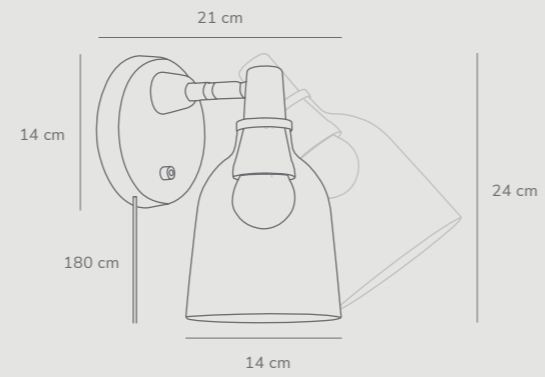

Features

Beautiful opalized glass shade
FSC wood top
Material mix - glass and wood