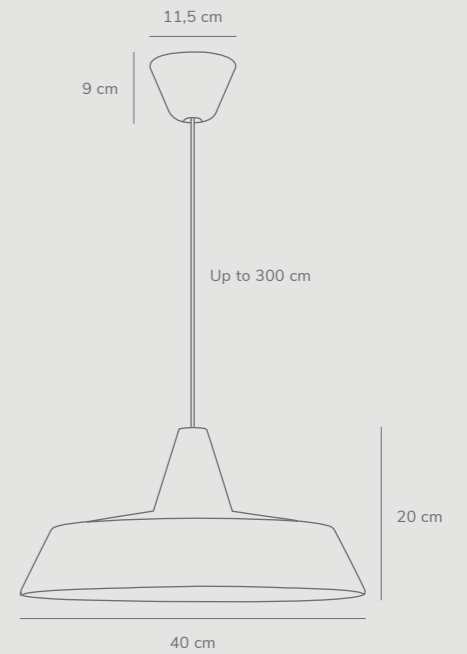

1. **Features**
2. Classic metal pendant with retro style
   - Gives a good light above the dining table