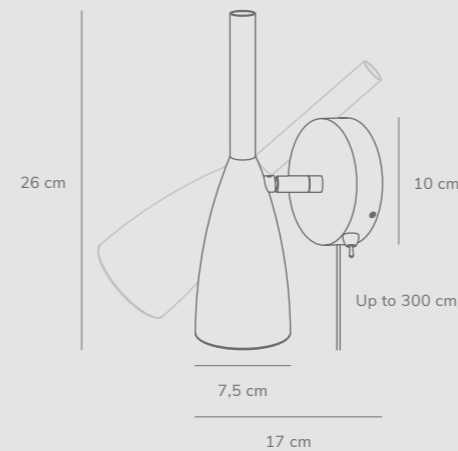

Features

- Elegant and beautiful
- Easy mounting
- Good solution for 3 pendants over dining table

White
78271001

Pure 10 by Bønnelycke mdd

- Masterbox** Qty 3
- Size** H: 26 cm, D: 17 cm, Shade Ø: 7,5 cm,
Base mount: Ø10 cm
- Material** Metal/Wood
- IP Class** IP20, Class 2
- Cable** Cable:
White/Black/Grey 180 cm replaceable
Switch on fixture
- Light source** GU10, Max. 8W, Excl. light source

Features

- Minimalistic design
- Nordic style
- FSC wood top in oiled walnut tree

White
78294001

Pure 10 by Bønnelycke mdd

- Masterbox** Qty 2
- Size** H: 149,5 cm, Shade Ø: 7,5 cm,
Shade H: 26 cm, Pipe Ø: 1,3 cm,
Base Ø: 30 cm
- Material** Metal/Wood
- IP Class** IP20, Class 2
- Cable** Cable: Black 180 cm non replaceable
Switch on fixture
- Light source** GU10, Max. 8W, Excl. light source