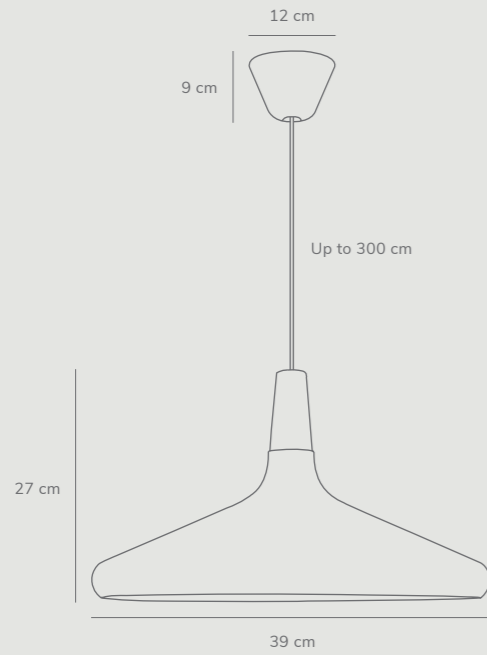

- Features**
Organic shape
FSC wood top
Material mix - glass and wood

Float 27 by Bjørn + Balle

- Masterbox** Qty 3
- Size** H: 24,5 cm, Shade Ø: 27 cm
- Material** Glass/Wood - Metal/Wood
- IP Class** IP20, Class 2
- Cable** Textile cable:
White/Black 300 cm non replaceable
- Canopy** Color: White/Black, Material: Plastic
Ø: 12 cm, H: 9 cm
- Light source** E27, Max. 60W, Excl. light source,
Dimmable with compatible bulb
and wall switch

- Features**
Organic shape
FSC wood top
Material mix - glass and wood

Copper
78223030

Brushed steel
78223032

Black
48193003

Black
48203003

Black
48225003

Float 39 by Bjørn + Balle

- Masterbox** Qty 2
- Size** H: 27 cm, Shade Ø: 39 cm
- Material** Metal/Wood
- IP Class** IP20, Class 2
- Cable** Textile cable: Black 300 cm non replaceable
- Canopy** Color: Black, Material: Plastic
Ø: 12 cm, H: 9 cm
- Light source** E27, Max. 60W, Excl. light source,
Dimmable with compatible bulb
and wall switch