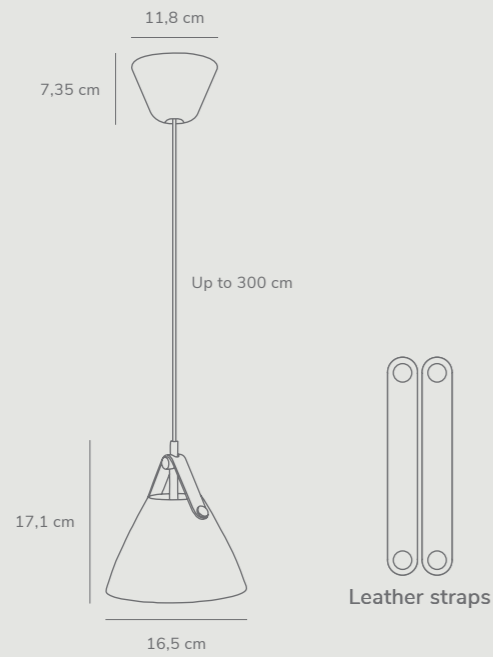

Features

Material mix opalized glass, leather and metal
Incl. black and neutral coloured leather strap
Nordic style
BIM file available