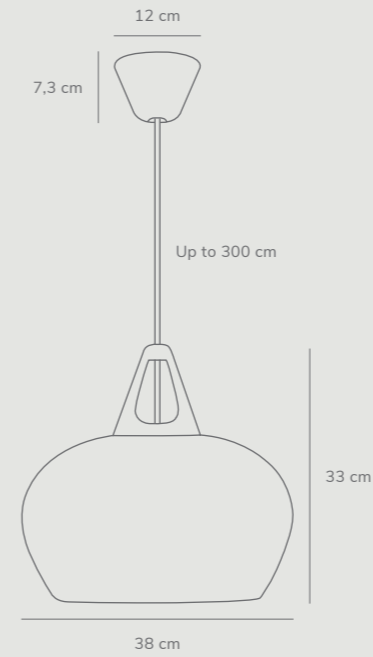

Features

Contemporary design
Directs light both up and down
Handcrafted shade
BIM file available