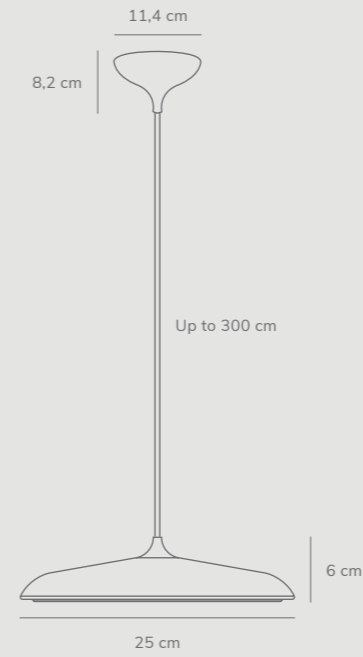

Features
Modern classic
Slim and timeless design
BIM file available

Artist 40 by Bønnelycke mdd

Masterbox	Qty 1
Size	Shade Ø: 40 cm, Shade H: 6 cm
Material	Metal/Plastic
IP Class	IP20, Class 2
Cable	Textile cable: Black/Grey 300 cm non replaceable
Canopy	Color: Black/Grey, Material: Plastic Ø: 11,4 cm, H: 8,2 cm
Light source	Fixed LED, Incl. 24W LED, Lumen 1.600, Kelvin 2700, Life hours 20.000, RA 80, Beam angle 120°, Dimmable, 5 year LED guarantee