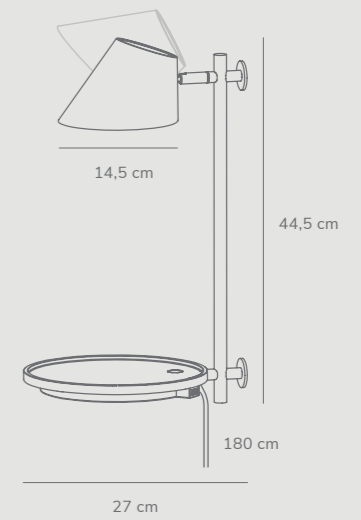

Features

- Minimalistic shape and design
- Possible to position pendant in different angles
- Change position with magnet on the cord

Angle by Maria Berntsen

Masterbox	Qty 3
Size	Shade Ø: 20,6 cm, Shade H: 24,5 cm
Material	Metal/Plastic - Metal
IP Class	IP20, Class 2
Cable	Textile cable: White/Black/Grey 300 cm non replaceable
Canopy	Color: White/Black/Grey, Material: Plastic Ø: 11,8 cm, H: 7,35 cm
Light source	E27, Max. 20W, Excl. light source, Dimmable with compatible bulb and wall switch

Features

- Minimalistic shape and design
- Possible to position pendant in different angles
- Change position with magnet on the cord

Stay by Maria Berntsen

Masterbox	Qty 2
Size	H: 47 cm, Shade Ø: 14,5 cm, Pipe Ø: 1,2 cm, Base Ø: 20 cm, Tilt angle: 90°
Material	Aluminium/Plastic
IP Class	IP20, Class 2
Cable	Textile cable: Black/Grey 180 cm non replaceable Switch on fixture
Light source	Fixed LED, Incl. 14,5W LED, Incl. Touch switch/dimmer on fixture, Lumen 700, Kelvin 2700, Life hours 20.000, RA 80, Beam angle 100°, Dimmable, 5 year LED guarantee

Features

- USB power outlet in the foot of the lamp
- Adjustable lamp head
- Touch on/off and dimming

Stay by Maria Berntsen

Masterbox	Qty 2
Size	H: 44,5 cm, W: 22 cm, D: 27 cm, Shade Ø: 14,5 cm, Pipe Ø: 1,2 cm, Base Ø: 22 cm, Tilt angle: 90°
Material	Aluminium/Plastic
IP Class	IP20, Class 2
Cable	Textile cable: Black/Grey 180 cm non replaceable Switch on fixture
Light source	Fixed LED, Incl. 14,5W LED, Incl. Touch switch/dimmer on fixture, Lumen 700, Kelvin 2700, Life hours 20.000, RA 80, Beam angle 100°, Dimmable, 5 year LED guarantee