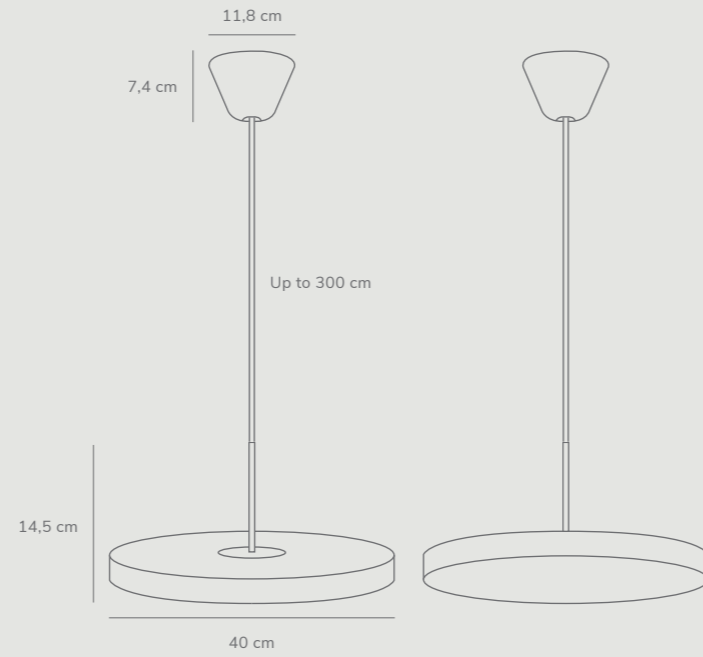

Black
83093003

Grey
83093010

Silver
83093054

Raito by Bønnelycke mdd

Masterbox	Qty 2
Size	H: 25,7 cm, D: 25 cm, Shade Ø: 20 cm, Base mount: Ø10 cm
Material	Glass/Metal
IP Class	IP20, Class 2
Cable	Textile cable: White 250 cm
Light source	E27, Max. 15W, Excl. light source,
Features	Modern but still timeless design, Nordic style, Soft and diffused light

Features
Modern but still timeless design
Soft and diffused light
Nordic style

Obia by Bønnelycke mdd

Masterbox	Qty 2
Size	H: 14,5 cm, Ø: 40 cm
Material	Metal
IP Class	IP20, Class 2
Cable	Textile cable: White/Black/Grey 300 cm
Canopy	Color: Black, Material: Plastic Ø: 11,8 cm, H: 7,4 cm
Light source	Fixed LED, Incl. 18W LED, Dim to warm 2700K-2200K controlled on wall dimmer, 5 year LED guarantee

Features
Slim and modern shap
Light both up and down
Dim to warm 2700K-2200K controlled on wall dimmer

Artist 25 by Bønnelycke mdd

Masterbox	Qty 2
Size	Shade Ø: 25 cm, Shade H: 6 cm
Material	Metal/Plastic
IP Class	IP20, Class 2
Cable	Textile cable: Black/Grey 300 cm non replaceable
Canopy	Color: Black/Grey, Material: Plastic Ø: 11,4 cm, H: 8,2 cm
Light source	Fixed LED, Incl. 14W LED, Lumen 1.000, Kelvin 2700, Life hours 20.000, RA 80, Beam angle 120°, Dimmable, 5 year LED guarantee