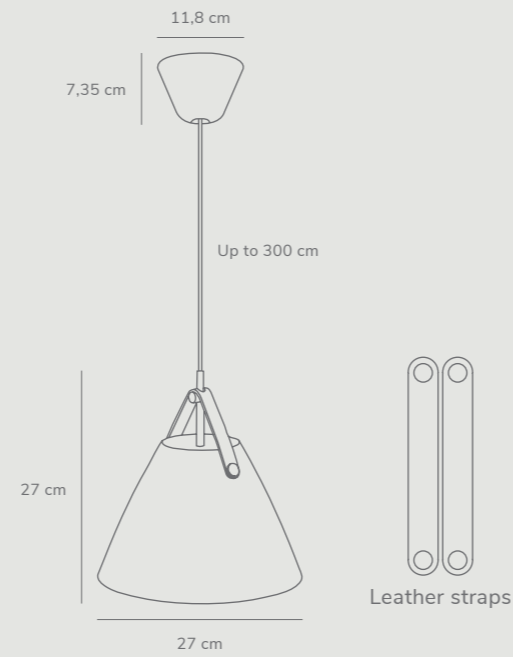

Features

Material mix opalized glass, leather and metal
Incl. black and neutral coloured leather strap
Nordic style
BIM file available