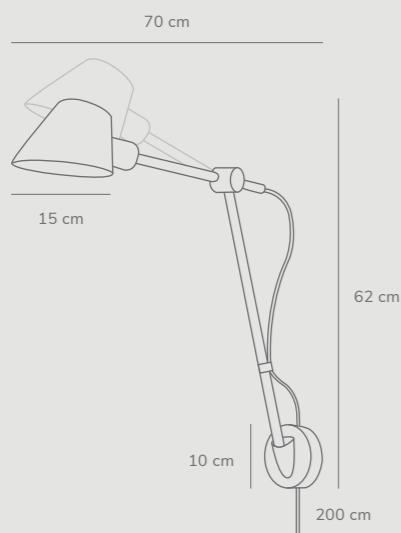

Features

- USB power outlet in the foot of the lamp
- Adjustable lamp head
- Touch on/off and dimming

Stay by Maria Berntsen

Masterbox	Qty 2
Size	H: 44,5 cm, W: 22 cm, D: 27 cm, Shade Ø: 14,5 cm, Pipe Ø: 1,2 cm, Base Ø: 22 cm, Tilt angle: 90°
Material	Aluminium/Plastic
IP Class	IP20, Class 2
Cable	Textile cable: Black/Grey 180 cm non replaceable Switch on fixture
Light source	Fixed LED, Incl. 14,5W LED, Incl. Touch switch/dimmer on fixture, Lumen 700, Kelvin 2700, Life hours 20.000, RA 80, Beam angle 100°, Dimmable, 5 year LED guarantee

Features

- USB power outlet in the foot of the lamp
- Adjustable lamp head
- Touch on/off and dimming

Grey
2020455010

Grey
2020445010

Grey
2020464010

Stay Long Wall by Maria Berntsen

Masterbox	Qty 2
Size	H: 62 cm, D: 70 cm, Shade Ø: 15 cm, Pipe Ø: 1,6 cm, Base mount: Ø10 cm Base Ø: 20 cm
Material	Metal
IP Class	IP20, Class 2
Cable	Textile cable: Black/Grey 200 cm non replaceable Switch on fixture
Light source	E27, Max. 40W, Excl. light source

Features

- Modern, yet timeless design
- Adjustable lamp head and arm
- Light both up and down

Stay Long Table by Maria Berntsen

Masterbox	Qty 2
Size	H: 68 cm, D: 58 cm, Shade Ø: 15 cm, Pipe Ø: 1,6 cm, Base Ø: 20 cm
Material	Metal
IP Class	IP20, Class 2
Cable	Textile cable: Black/Grey 250 cm non replaceable Switch on fixture
Light source	E27, Max. 40W, Excl. light source