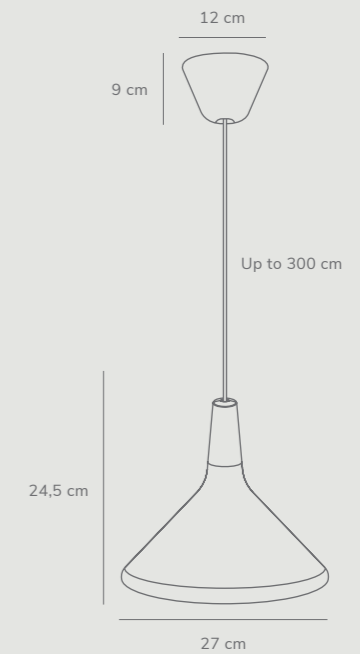

- Features**
Organic shape
FSC wood top
Material mix - glass and wood

Float Nordic 27 by Bjørn + Balle

- Masterbox** Qty 3
- Size** H: 24,5 cm, Shade Ø: 27 cm
- Material** Glass/Wood
- IP Class** IP20, Class 2
- Cable** Textile cable: White 300 cm non replaceable
- Canopy** Color: White, Material: Plastic
Ø: 12 cm, H: 9 cm
- Light source** E27, Max. 40W, Excl. light source,
Dimmable with compatible bulb
and wall switch

- Features**
Organic shape
FSC wood top
Material mix - glass and wood

Float 18 by Bjørn + Balle

- Masterbox** Qty 3
- Size** H: 26,5 cm, Shade Ø: 18 cm
- Material** Glass/Wood - Metal/Wood
- IP Class** IP20, Class 2
- Cable** Textile cable:
White/Black 300 cm non replaceable
- Canopy** Color: White/Black, Material: Plastic
Ø: 12 cm, H: 9 cm
- Light source** E27, Max. 60W, Excl. light source,
Dimmable with compatible bulb
and wall switch

- Features**
Organic shape
FSC wood top
Material mix - glass and wood

Float 27 by Bjørn + Balle

- Masterbox** Qty 3
- Size** H: 24,5 cm, Shade Ø: 27 cm
- Material** Glass/Wood - Metal/Wood
- IP Class** IP20, Class 2
- Cable** Textile cable:
White/Black 300 cm non replaceable
- Canopy** Color: White/Black, Material: Plastic
Ø: 12 cm, H: 9 cm
- Light source** E27, Max. 60W, Excl. light source,
Dimmable with compatible bulb
and wall switch