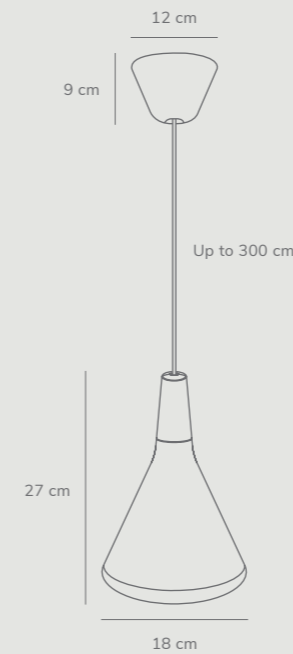

Features

- Sophisticated and clean design
- Exclusive marble, glass and brushed brass
- Soft, diffused light through the opalized glass

Float Nordic 18 by Bjørn + Balle

- Masterbox** Qty 3
- Size** H: 27 cm, Shade Ø: 18 cm
- Material** Glass/Wood
- IP Class** IP20, Class 2
- Cable** Textile cable: White 300 cm non replaceable
- Canopy** Color: White, Material: Plastic
Ø: 12 cm, H: 9 cm
- Light source** E27, Max. 40W, Excl. light source,
Dimmable with compatible bulb
and wall switch

- Features**
Organic shape
FSC wood top
Material mix - glass and wood

Float Nordic 27 by Bjørn + Balle

- Masterbox** Qty 3
- Size** H: 24,5 cm, Shade Ø: 27 cm
- Material** Glass/Wood
- IP Class** IP20, Class 2
- Cable** Textile cable: White 300 cm non replaceable
- Canopy** Color: White, Material: Plastic
Ø: 12 cm, H: 9 cm
- Light source** E27, Max. 40W, Excl. light source,
Dimmable with compatible bulb
and wall switch

- Features**
Organic shape
FSC wood top
Material mix - glass and wood

Float 18 by Bjørn + Balle

- Masterbox** Qty 3
- Size** H: 26,5 cm, Shade Ø: 18 cm
- Material** Glass/Wood - Metal/Wood
- IP Class** IP20, Class 2
- Cable** Textile cable:
White/Black 300 cm non replaceable
- Canopy** Color: White/Black, Material: Plastic
Ø: 12 cm, H: 9 cm
- Light source** E27, Max. 60W, Excl. light source,
Dimmable with compatible bulb
and wall switch