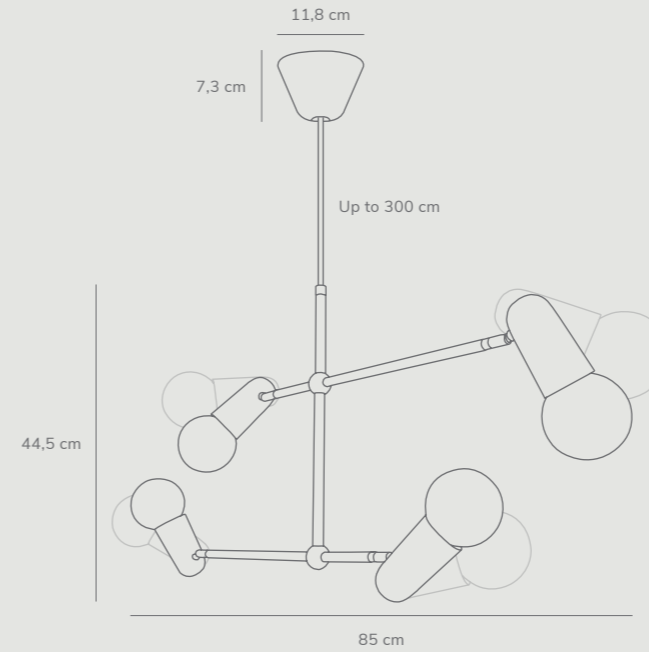

NEW

White
2020644001

Black
2020644003

Black
83213003

Black
46253003

Black
46261003

Nexus by Bønnelycke mdd

- Masterbox** Qty 2
- Size** H: 140,8 cm, Shade Ø: 10 cm,
Pipe Ø: 12,7 cm, Base Ø: 26 cm,
Tilt angle: 90°
- Material** Metal/Plastic
- IP Class** IP20, Class 2
- Cable** Textile cable: White/Black 250 cm
- Light source** GU10, Max. 6W, Excl. light source

Features

- Minimalistic and timeless design
- Beautiful brass swivel tilt joint
- Satin matt finish
- BIM file available

Spider by Bønnelycke mdd

- Masterbox** Qty 2
- Size** H: 47,5 cm, Shade Ø: 27,5 cm
- Material** Metal
- IP Class** IP20, Class 2
- Cable** Textile cable: Black 300 cm non replaceable
- Canopy** Color: Black, Material: Plastic
Ø: 11,5 cm, H: 8,2 cm
- Light source** GU10, Max. 8W, Incl. 4X1.5W LED,
Lumen 4X480, Kelvin 2700, Life hours
20.000, RA 80, Dimmable
Light source energy class A+

Features

- Sculptural and futuristic design
- Beautiful alone or in clusters

Manhattan by Bønnelycke mdd

- Masterbox** Qty 2
- Size** H: 44,5 cm, W: 6 cm, L: 85 cm, Pipe Ø: 1,3 cm
- Material** Metal
- IP Class** IP20, Class 2
- Cable** Textile cable: Black 300 cm non replaceable
- Canopy** Color: Black, Material: Plastic
Ø: 11,8 cm, H: 7,3 cm
- Light source** E27, Max. 60W, Excl. light source,
Dimmable with compatible bulb
and wall switch

Features

- A modern chandelier
- Beautiful brass details
- Lampheads can turn and tilt 360°

Manhattan by Bønnelycke mdd

- Masterbox** Qty 2
- Size** H: 55 cm, W: 23,5 cm, D: 16 cm,
Pipe Ø: 1,3 cm, Base mount: Ø 10 cm
- Material** Metal
- IP Class** IP20, Class 2
- Cable** Textile cable: Black 180 cm replaceable
Switch on fixture
- Light source** E27, Max. 40W, Excl. light source,
Incl. Rotate dimmer