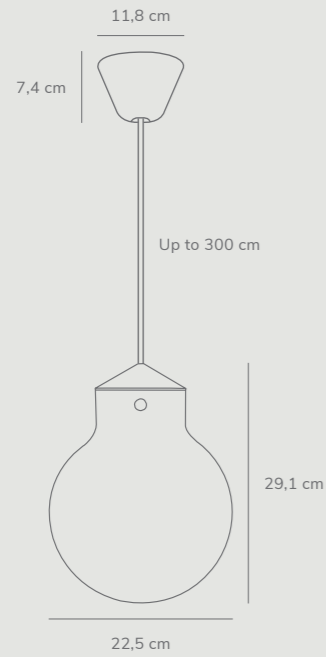

Features

- Modern but still timeless design
- Soft and diffused light
- Nordic style