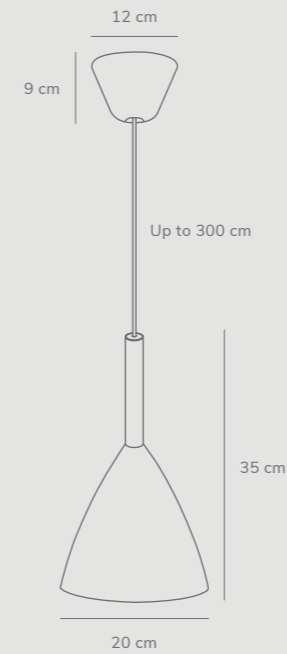

1. **Features**
2. Minimalistic design
   - Nordic style
   - FSC wood top in oiled walnut tree

Jubilee by Bønnelycke mdd

- **Masterbox** Qty 2
- **Size** H: 20 cm, Shade Ø: 40 cm
- **Material** Metal
- **IP Class** IP20, Class 2
- **Cable** Textile cable: Black 300 cm non replaceable
- **Canopy** Color: Black, Material: Plastic Ø: 11,5 cm, H: 9 cm
- **Light source** E27, Max. 60W, Excl. light source, Dimmable with compatible bulb and wall switch
- **Features** Classic metal pendant with retro style, Gives a good light above the dining table