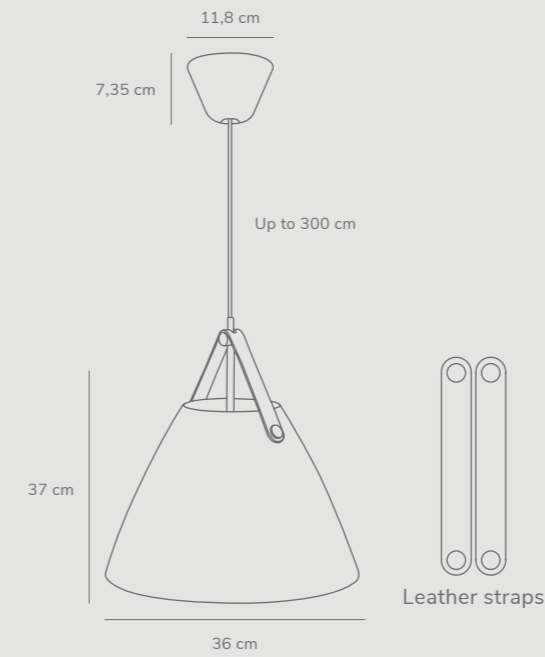

Features

Material mix opalized glass, leather and metal
Incl. black and neutral coloured leather strap
Nordic style
BIM file available