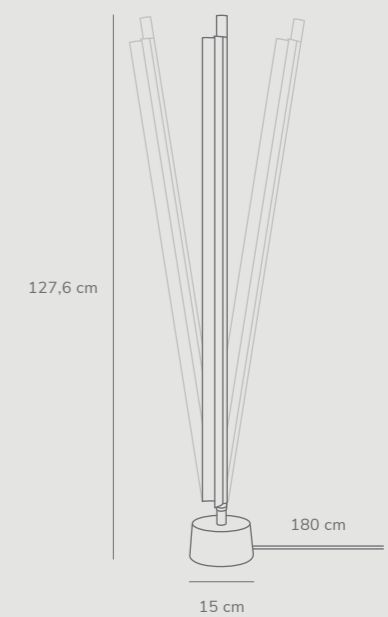

Features

Minimalistic design,
Dim to warm 2700K to 2200K
LED pannel is beautifully hidden by diffuser

Fura 40 by Bønnelycke mdd

- Masterbox** Qty 1
- Size** Shade Ø: 40 cm, Shade H: 11 cm
- Material** Metal/Plastic
- IP Class** IP20, Class 2
- Cable** Textile cable:
White/Black 300 cm non replaceable
- Canopy** Color: White/Black, Material: Plastic
Ø: 11,4 cm, H: 8,2 cm
- Light source** Fixed LED, Incl. 20W LED,
Lumen 1.700, Kelvin 2200/2700,
Life hours 30.000, RA 80,
Beam angle 120°, Dim to warm,
5 year LED guarantee

Features

Minimalistic design,
Dim to warm 2700K to 2200K
LED pannel is beautifully hidden by diffuser

SpaceB by Bønnelycke mdd

- Masterbox** Qty 3
- Size** H: 5 cm, W: 8,5 cm, L: 120 cm
- Material** Aluminium/Plastic
- IP Class** IP20, Class 2
- Cable** Textile cable:
White/Black 300 cm non replaceable
Switch on fixture
- Canopy** Color: White/Black, Material: Metal
Ø: 13 cm, H: 3,5 cm
- Light source** Fixed LED, Incl. 22W LED,
Incl. Multifunction, Lumen 950,
Kelvin 2200-3000, Life hours 20.000,
RA 80, Beam angle 120°, Dimmable,
5 year LED guarantee

Features

Innovative, minimalistic and award winning design
Adjustable wires for mounting
3-step touch color change 2200K/2600K/3000K
BIM file available

SpaceB by Bønnelycke mdd

- Masterbox** Qty 2
- Size** H: 127,6 cm, Base Ø: 15 cm, Tilt angle: 6°
- Material** Aluminium/Plastic
- IP Class** IP20, Class 2
- Cable** Textile cable:
White/Black 250 cm non replaceable
Switch on fixture
- Light source** Fixed LED, Incl. 22W LED,
Incl. Multifunction, Lumen 950,
Kelvin 2200-3000, Life hours 20.000,
RA 80, Beam angle 120°, Dimmable,
5 year LED guarantee