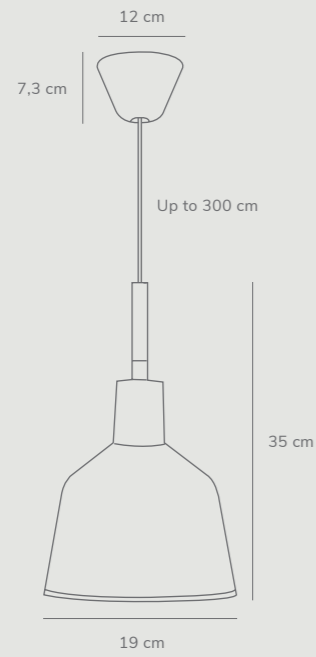

Features

Industrial design
Rough surface finish gives a masculine look
Cool steel detail on top of the shade