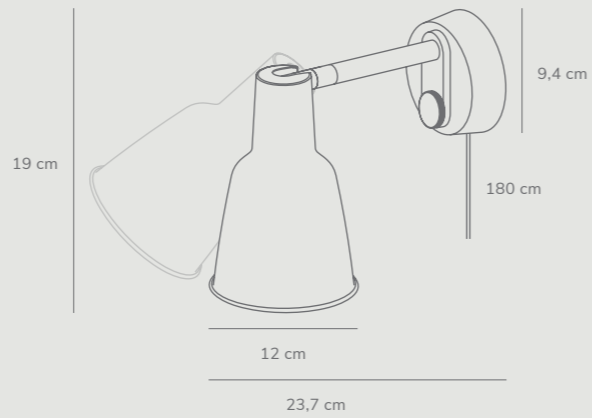

Features

Industrial design
Rough surface finish gives a masculine look
Dimmer and on/off button