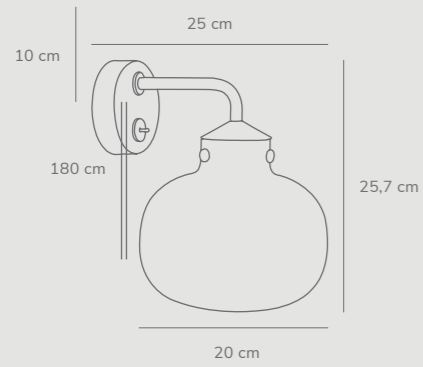

Features
Modern but still timeless design
Soft and diffused light
Nordic style

Obia by Bønnelycke mdd

Masterbox	Qty 2
Size	H: 14,5 cm, Ø: 40 cm
Material	Metal
IP Class	IP20, Class 2
Cable	Textile cable: White/Black/Grey 300 cm
Canopy	Color: Black, Material: Plastic Ø: 11,8 cm, H: 7,4 cm
Light source	Fixed LED, Incl. 18W LED, Dim to warm 2700K-2200K controlled on wall dimmer, 5 year LED guarantee