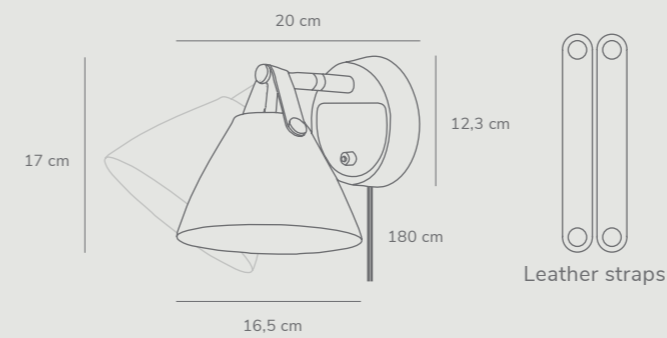

Features

Material mix opalized glass, leather and metal
Incl. black and neutral coloured leather strap
Nordic style
BIM file available