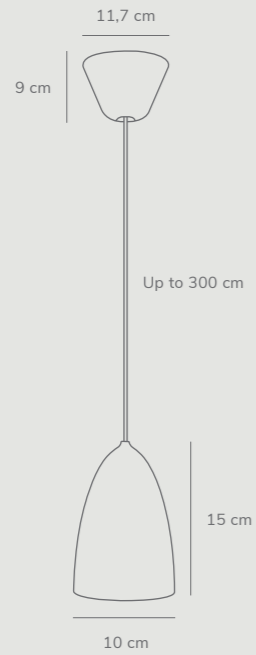

Nexus by Bønnelycke mdd

Masterbox	Qty 2
Size	H: 25,4 cm, Shade Ø: 20 cm
Material	Metal/Plastic
IP Class	IP20, Class 2
Cable	Textile cable: White/Black 300 cm
Canopy	Color: White/Black, Material: Plastic Ø: 11,7 cm, H: 9 cm
Light source	E27, Max. 40W, Excl. light source

Nexus by Bønnelycke mdd

Masterbox	Qty 3
Size	D: 19 cm, Shade Ø: 10 cm, Pipe Ø: 12,7 cm, Tilt angle: 90°
Material	Metal/Plastic
IP Class	IP20, Class 2
Cable	Textile cable: White/Black 250 cm replaceable
Light source	GU10, Max. 6W, Excl. light source

Nexus 2.0 by Bønnelycke mdd

Masterbox	Qty 2
Size	H: 66 cm, Shade Ø: 10 cm, Base Ø: 20 cm, Tilt angle: 90°
Material	Metal/Plastic
IP Class	IP20, Class 2
Cable	Textile cable: White/Black 250 cm
Light source	GU10, Max. 6W, Excl. light source