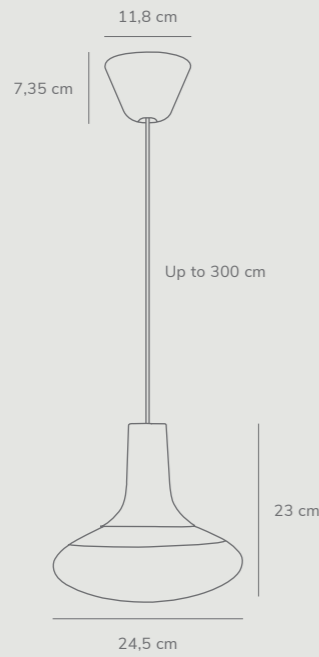

Features

Innovative, minimalistic and award winning design
Tiltabel to all sides
3-step touch color change 2200K/2600K/3000K
BIM file available

White
84423001

Black
84423003

Dee 2.0 by Bønnelycke mdd

- Masterbox** Qty 3
- Size** H: 23 cm, Shade Ø: 24,5 cm
- Material** Glass/Metal
- IP Class** IP20, Class 2
- Cable** Textile cable:
White/Black 300 cm non replaceable
- Canopy** Color: White/Black, Material: Plastic
Ø: 11,8 cm, H: 7,35 cm
- Light source** GU10, Max. 15W, Excl. light source,
Dimmable with compatible bulb
and wall switch