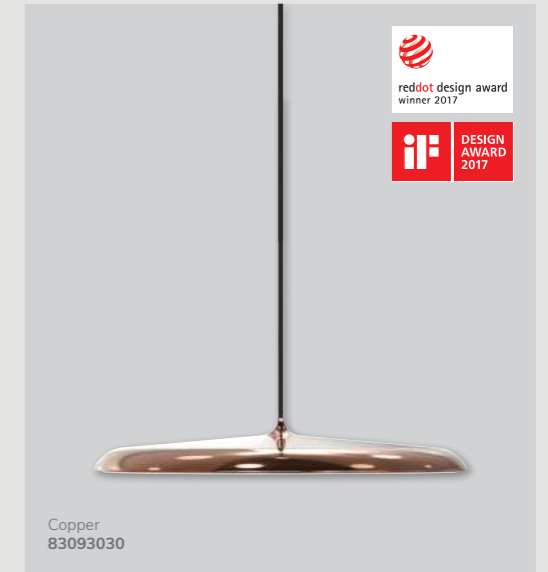

Copper
83093030

NEW Beige
83093009

Black
83093003

Grey
83093010

Silver
83093054

Raito by Bønnelycke mdd

Masterbox	Qty 2
Size	H: 25,7 cm, D: 25 cm, Shade Ø: 20 cm, Base mount: Ø10 cm
Material	Glass/Metal
IP Class	IP20, Class 2
Cable	Textile cable: White 250 cm
Light source	E27, Max. 15W, Excl. light source,
Features	Modern but still timeless design, Nordic style, Soft and diffused light