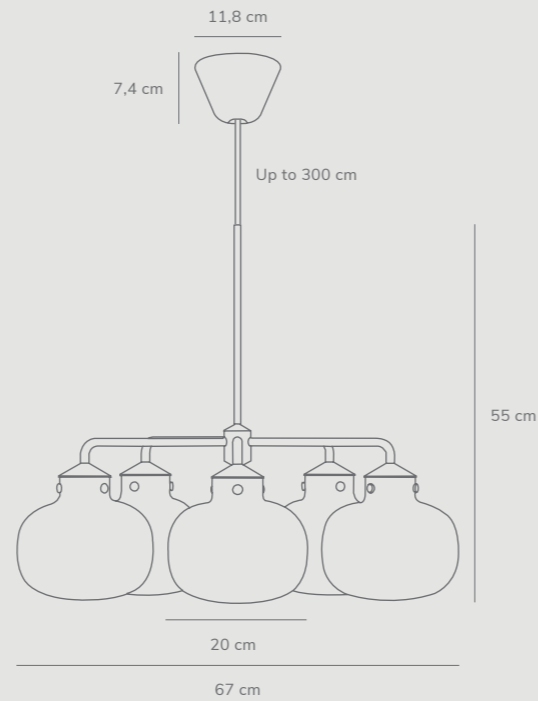

1. **Features**
   Modern but still timeless design
   Soft and diffused light
   Nordic style