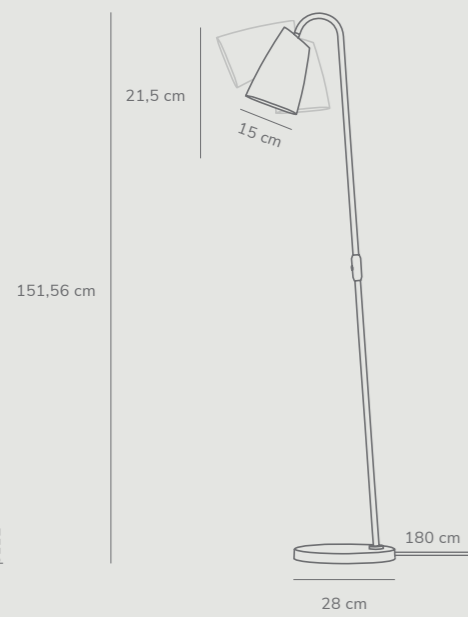

Features

Minimalistic and Scandinavian design
Gives a soft light that doesn't blind
Light both up and down