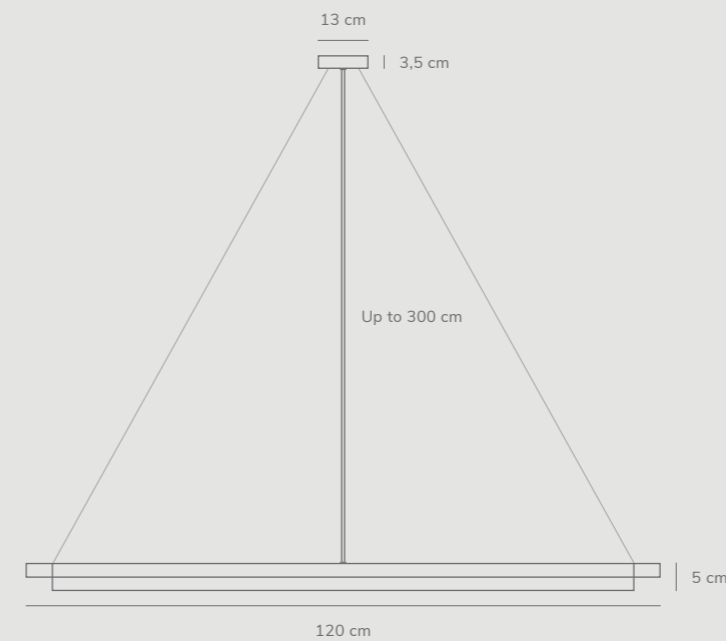

Features

Minimalistic design,
Dim to warm 2700K to 2200K
LED pannel is beautifully hidden by diffuser

Fura 40 by Bønnelycke mdd

- Masterbox** Qty 1
- Size** Shade Ø: 40 cm, Shade H: 11 cm
- Material** Metal/Plastic
- IP Class** IP20, Class 2
- Cable** Textile cable:
White/Black 300 cm non replaceable
- Canopy** Color: White/Black, Material: Plastic
Ø: 11,4 cm, H: 8,2 cm
- Light source** Fixed LED, Incl. 20W LED,
Lumen 1.700, Kelvin 2200/2700,
Life hours 30.000, RA 80,
Beam angle 120°, Dim to warm,
5 year LED guarantee

Features

Minimalistic design,
Dim to warm 2700K to 2200K
LED pannel is beautifully hidden by diffuser

SpaceB by Bønnelycke mdd

- Masterbox** Qty 3
- Size** H: 5 cm, W: 8,5 cm, L: 120 cm
- Material** Aluminium/Plastic
- IP Class** IP20, Class 2
- Cable** Textile cable:
White/Black 300 cm non replaceable
Switch on fixture
- Canopy** Color: White/Black, Material: Metal
Ø: 13 cm, H: 3,5 cm
- Light source** Fixed LED, Incl. 22W LED,
Incl. Multifunction, Lumen 950,
Kelvin 2200-3000, Life hours 20.000,
RA 80, Beam angle 120°, Dimmable,
5 year LED guarantee